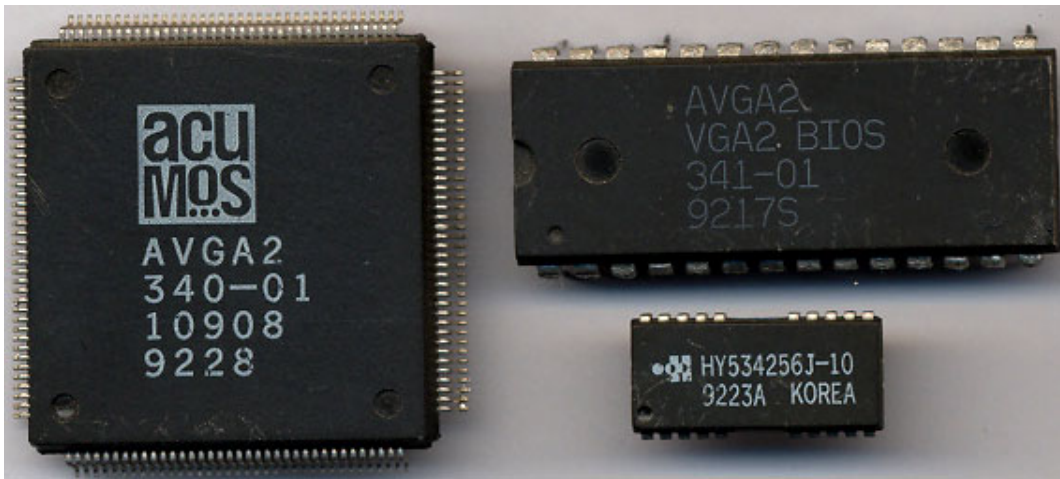

Cirrus Logic CL-GD5402 Acumos AVGA2

Written by Vlask

Monday, 28 September 2009 11:28 - Last Updated Sunday, 05 August 2012 17:40

Core: CL-GD5402 75MHz ?bit

Memory: 512kB DRAM / VRAM 50,11MHz ?bit

Year: 1992 **Bus:** ISA 16bit

Made: Korea **Links:** [Pdf](#) **Gift from:** Vegan

Bios: [avga2](#)

Note: Acumos was sold to Cirrus Logic and AVGA1/2 cards were sold later as CL-GD5401/2 chips, so they're often detected by SW as Cirrus chips