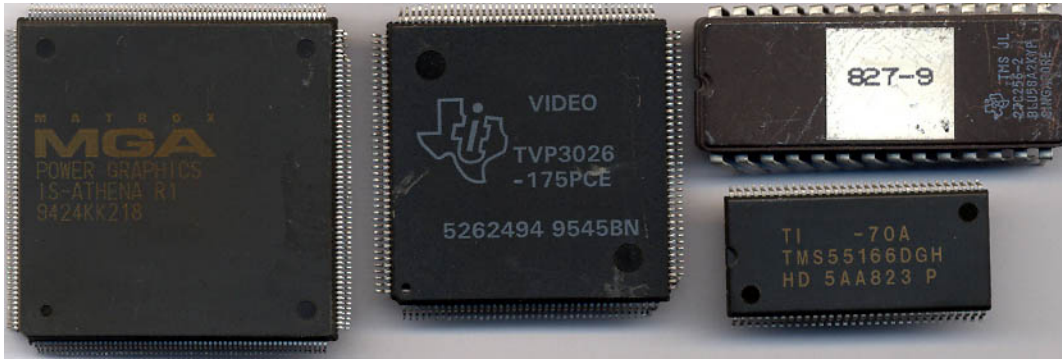

Matrox IS ATHENA (Impression Plus)

Written by Vlask

Sunday, 11 October 2009 15:09 - Last Updated Thursday, 25 July 2013 16:32

Core: IS ATHENA ?MHz 64bit

Memory: 2MB (6MB max) VRAM ?MHz 64bit

Year: 1994 **Bus:** PCI

Made: 0,50 μ m **Links:** stason.org infoworld [Datasheet](#) **Price:** \$599

Bios: matrox

{webgallery}

Matrox IS ATHENA (Impression Plus)

Written by Vlask

Sunday, 11 October 2009 15:09 - Last Updated Thursday, 25 July 2013 16:32