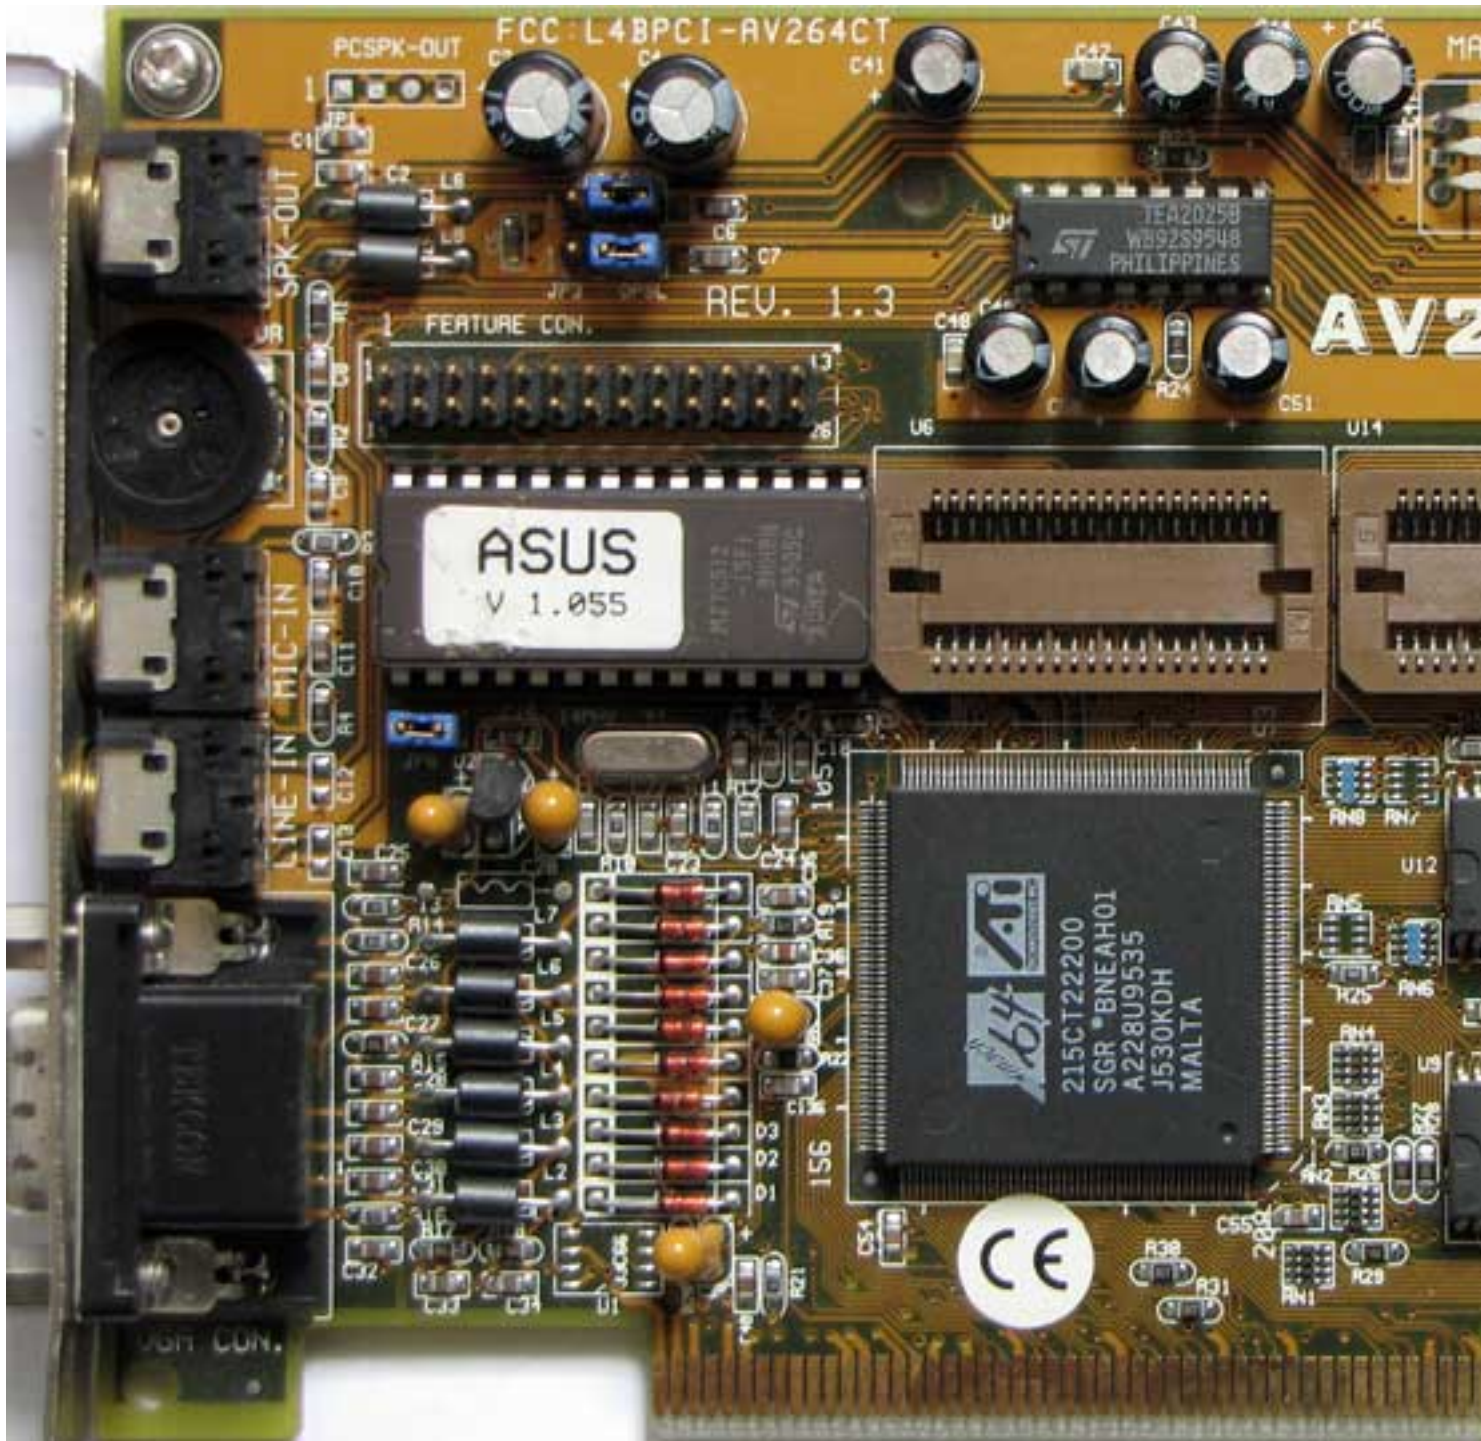

ATI Mach 64CT Asus Media Bus version

Written by Vlask

Wednesday, 23 September 2009 20:49 - Last Updated Saturday, 01 March 2014 00:13