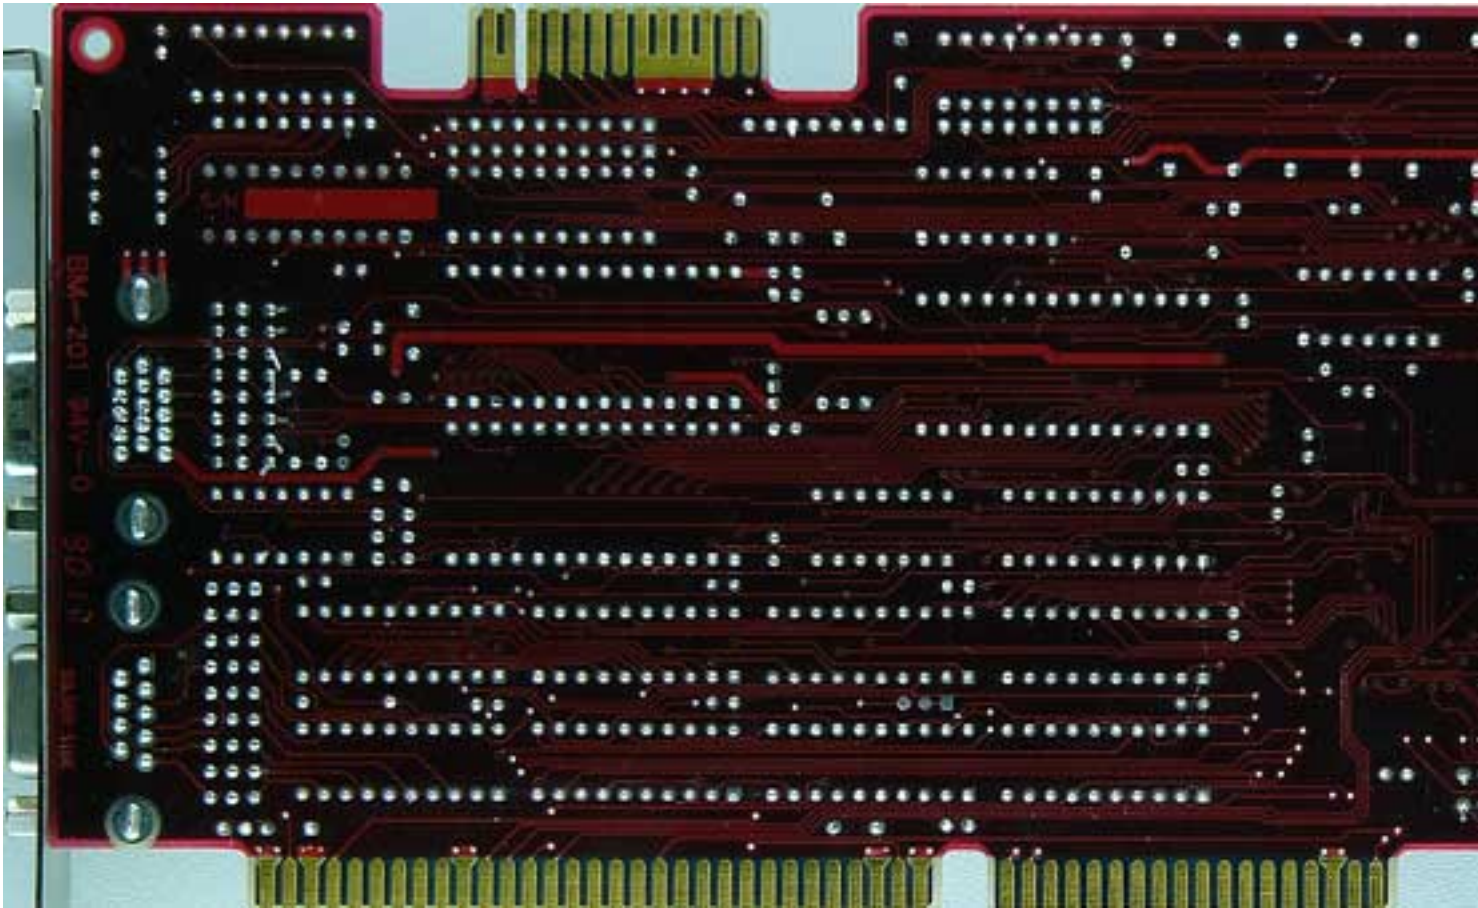

Chips&Technologies F82C451B

Written by Vlask

Thursday, 28 January 2010 20:22 - Last Updated Friday, 13 August 2010 09:58