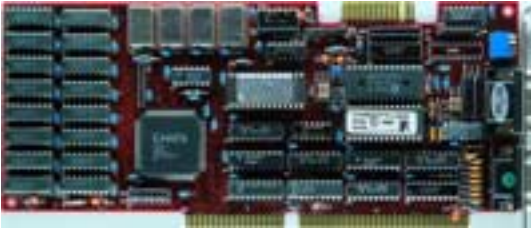

## Chips&Technologies F82C451B

Written by Vlask

Thursday, 28 January 2010 20:22 - Last Updated Friday, 13 August 2010 09:58

---

**Core:** F82C451 B ?MHz ?bit

**Memory:** 512kB ?MHz ?bit

**Year:** 1990 **Bus:** ISA 16bit