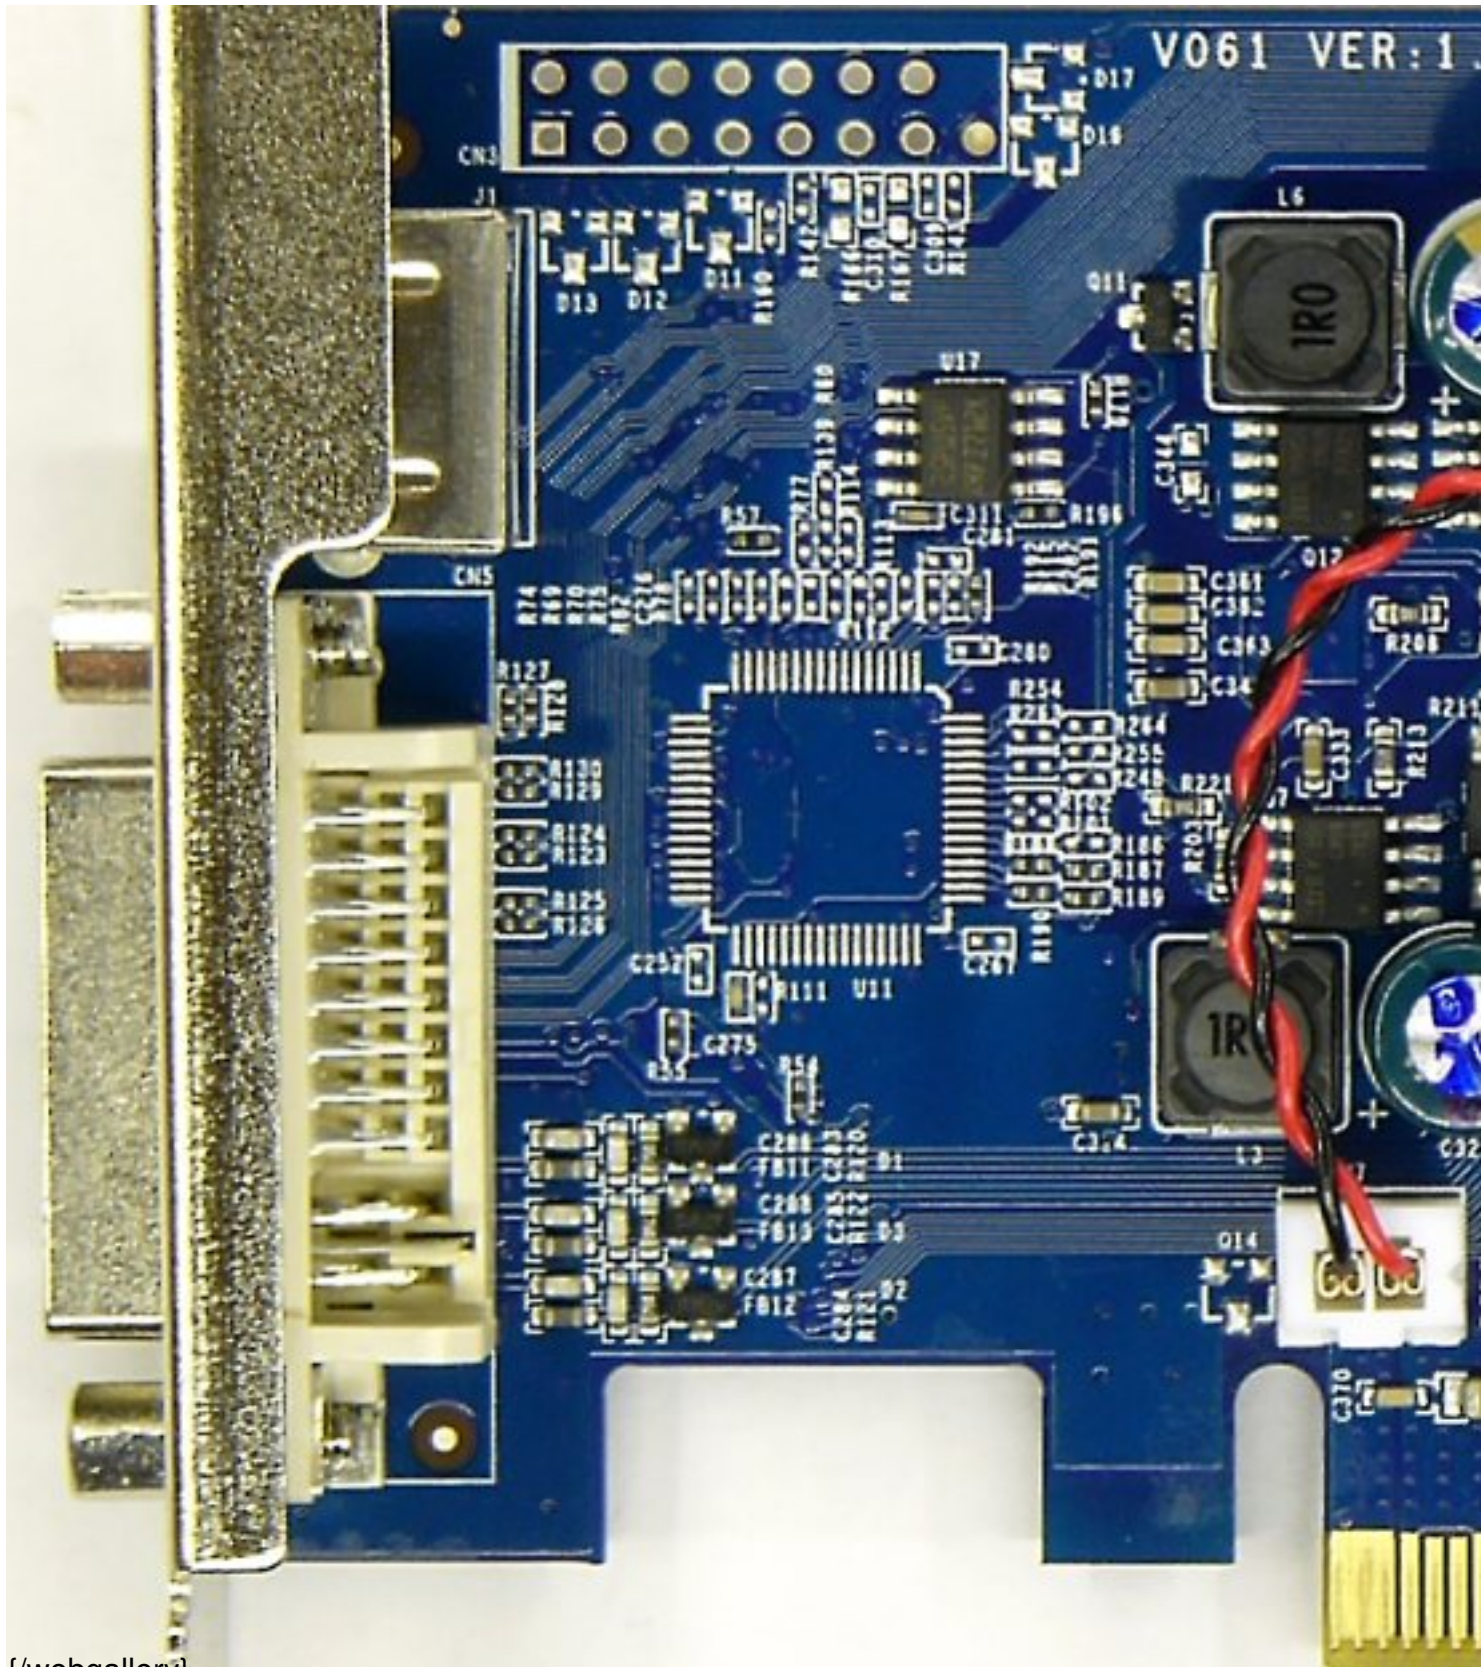

S3 Chrome S25

Written by palcal

Monday, 08 November 2010 00:41 - Last Updated Wednesday, 28 September 2011 11:29

{/webgallery}