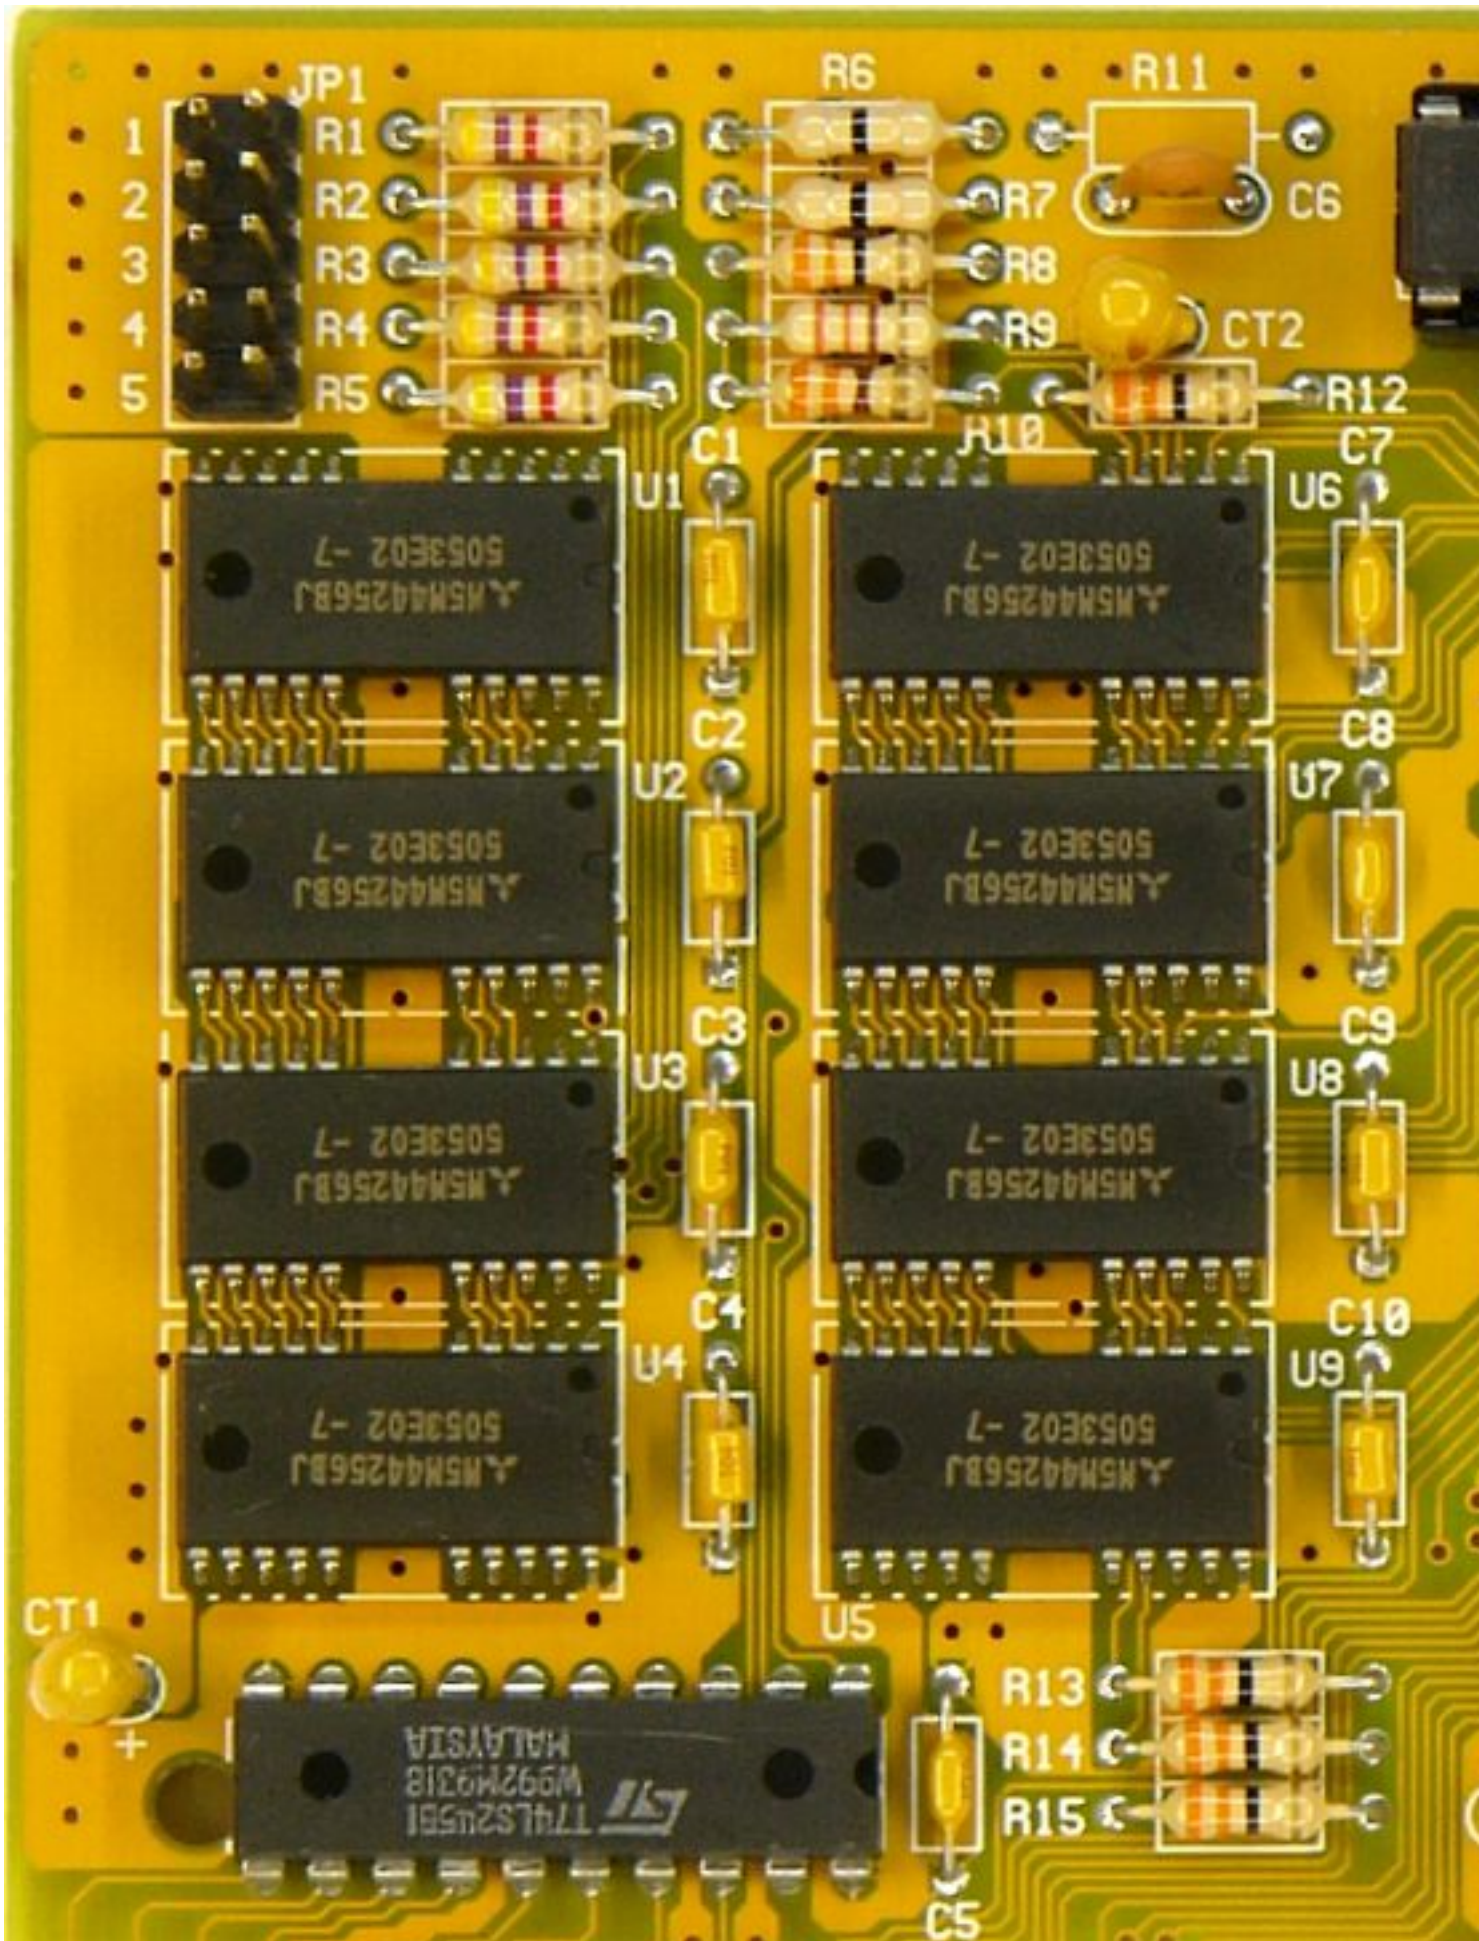

Western Digital WD90C31A-LR

Written by Vlask

Sunday, 13 June 2010 11:06 - Last Updated Wednesday, 07 August 2013 18:54