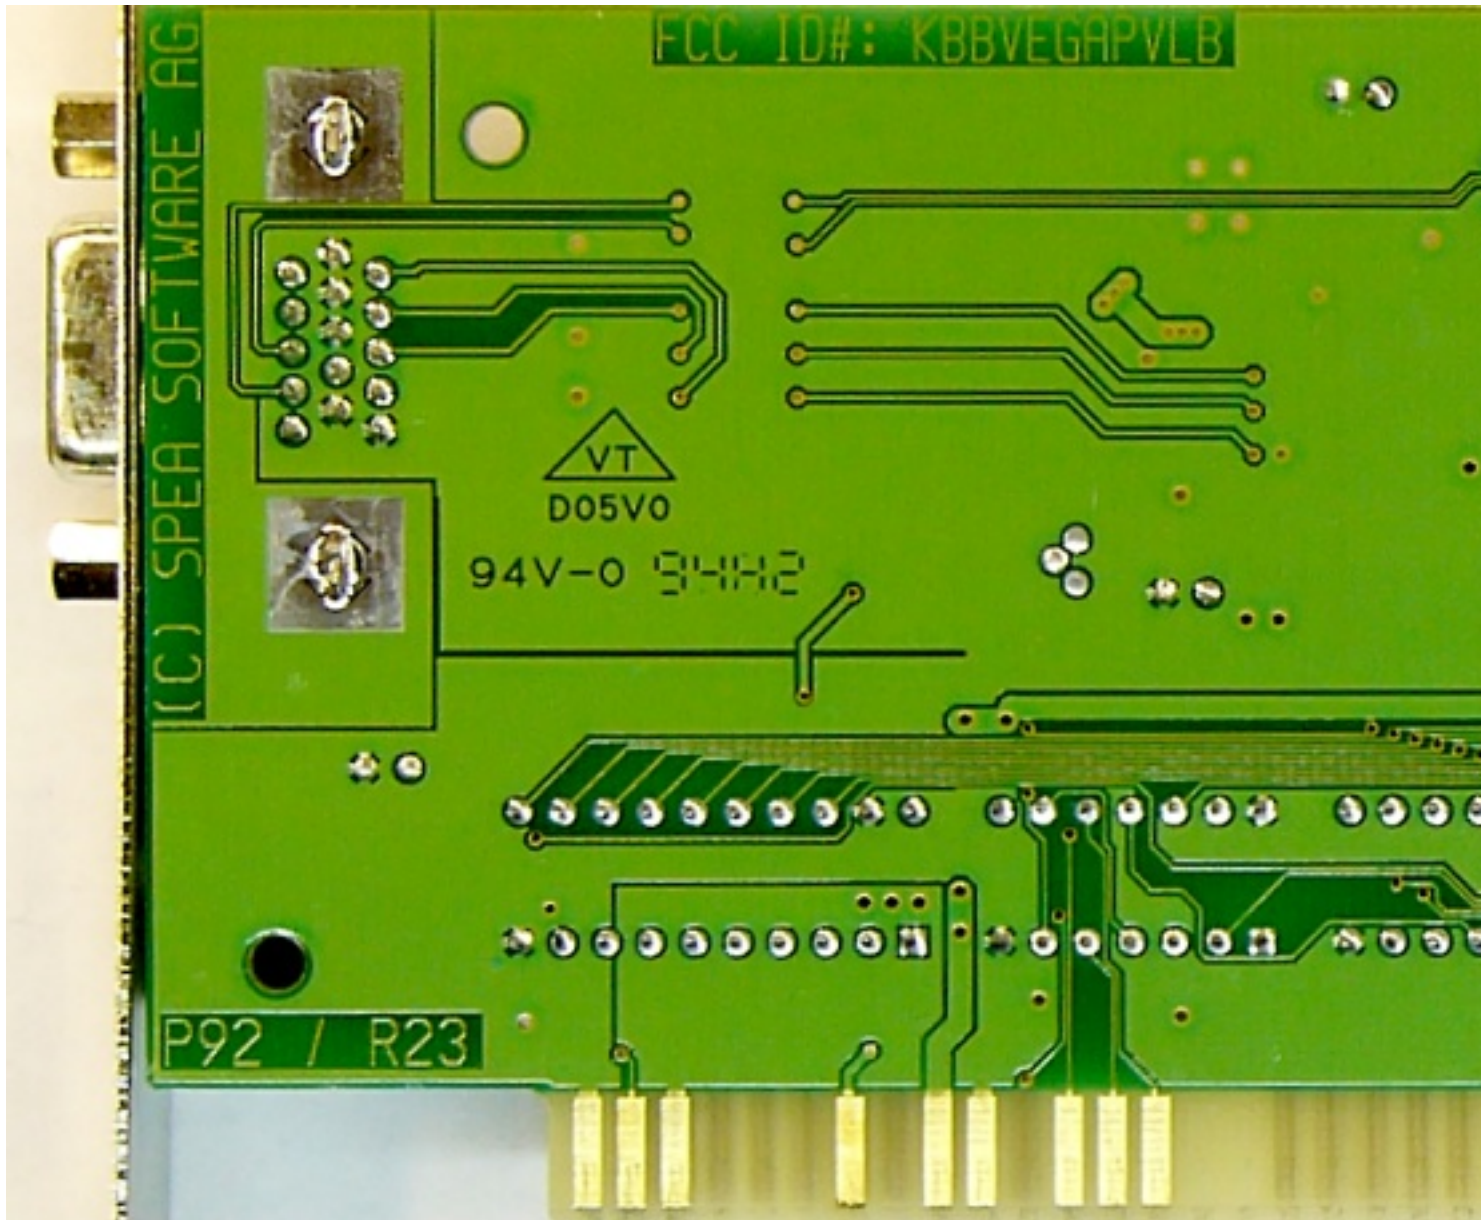

Avance Logic ALG2228.A

Written by Vlask

Sunday, 25 April 2010 19:26 - Last Updated Saturday, 04 February 2012 12:32