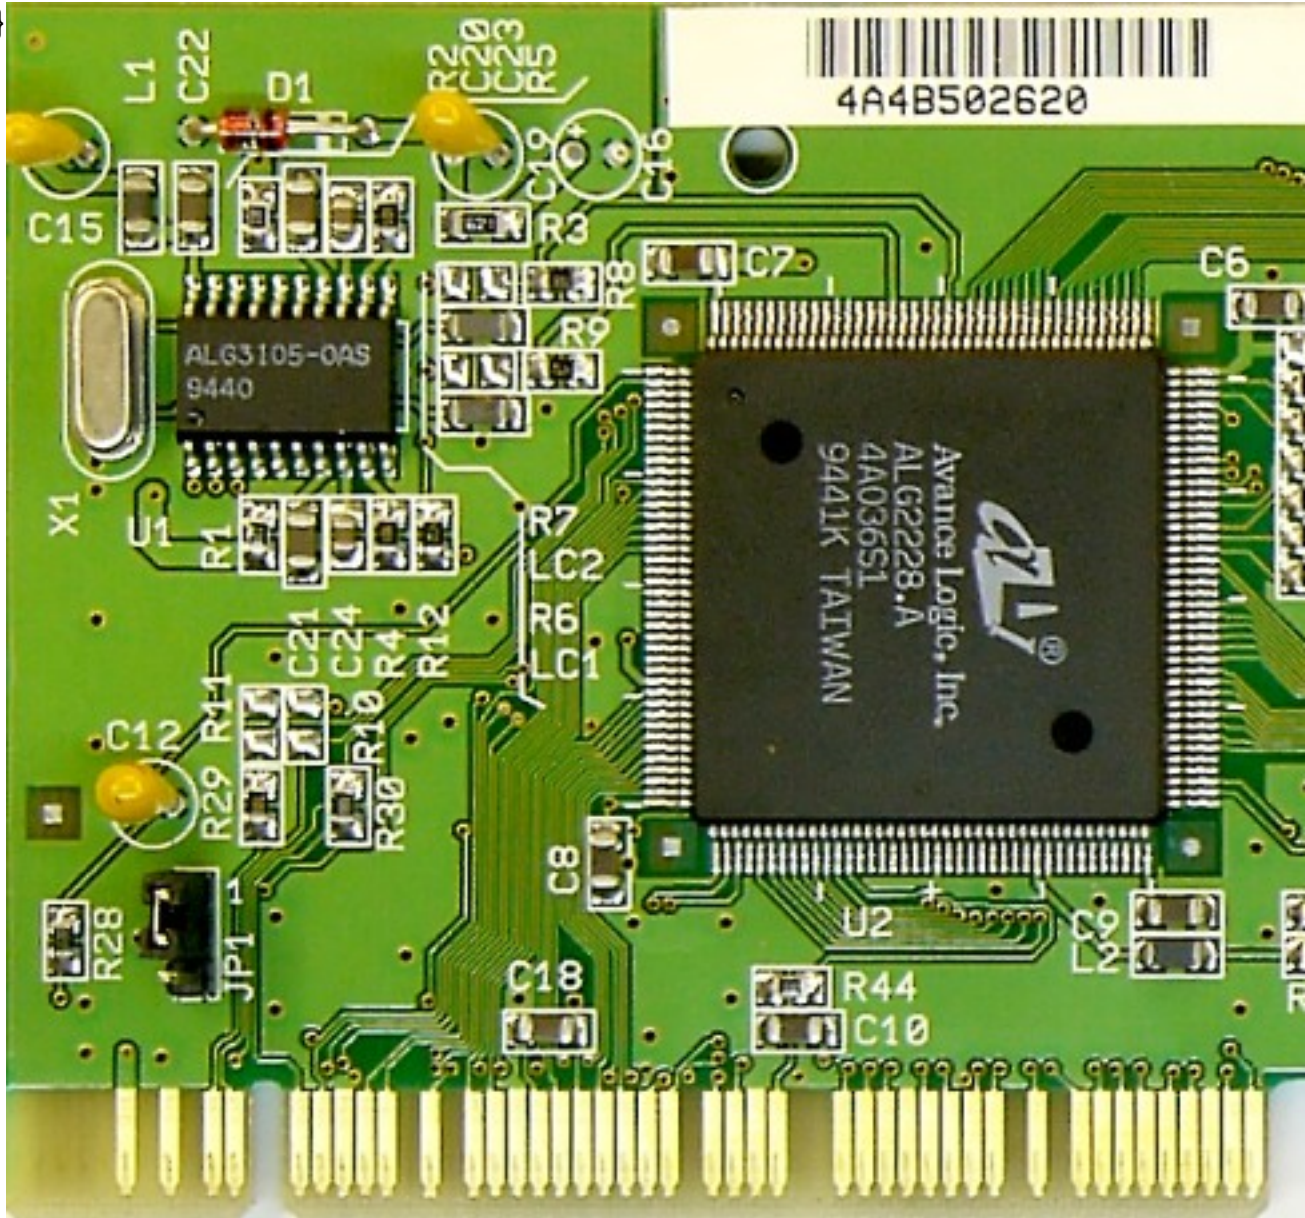

Core: ALG2228.A ?MHz ?bit

Memory: 1MB ?MHz ?bit

Year: 1994 **Bus:** VL-Bus

Made: Taiwan **Links:** none known

{webgallery}