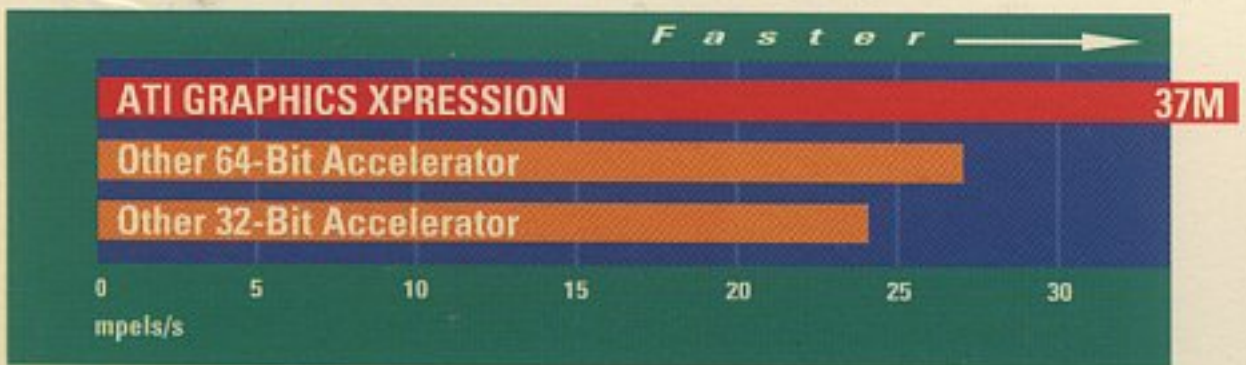

FEATURES

64-bit Acceleration ■ A true 64-bit graphics engine provides twice the throughput over traditional 32-bit accelerators for snappy performance.

High Resolution Graphics ■ Up to 1280x1024 resolution non-interlaced display and 256 to 16.7 million accelerated colors.

Enhances Windows Operation ■ Extend your Windows environment with ATI's unique FlexDesk+, a single user-friendly control panel. Customize screen size, position, color, front display, desktop size, and more.

Windows Instant Mode Switching ■ WinSwitch allows you to toggle between high resolution *and* true color modes with a simple keystroke and without restarting Windows.

WINDOWS PERFORMANCE - WINBENCH 4.0*