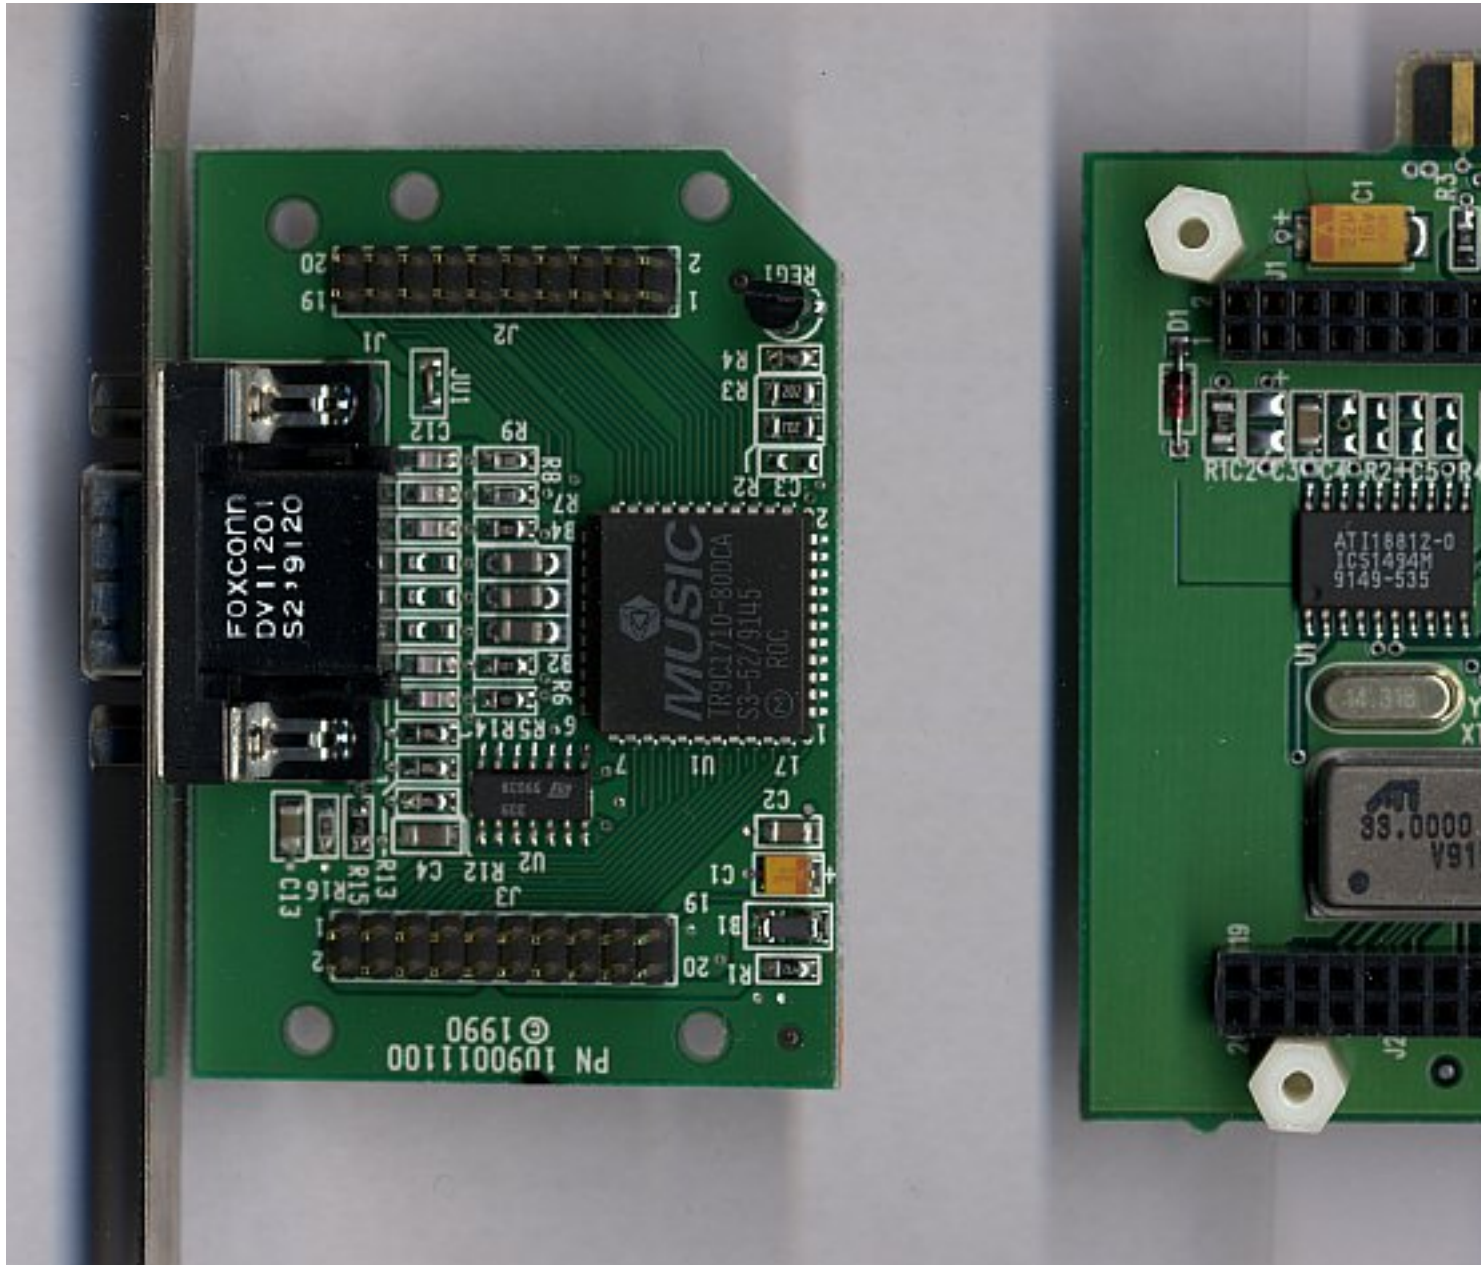

ATi 8514/Ultra

Written by Pirx

Wednesday, 19 September 2012 18:34 - Last Updated Wednesday, 19 September 2012 19:13