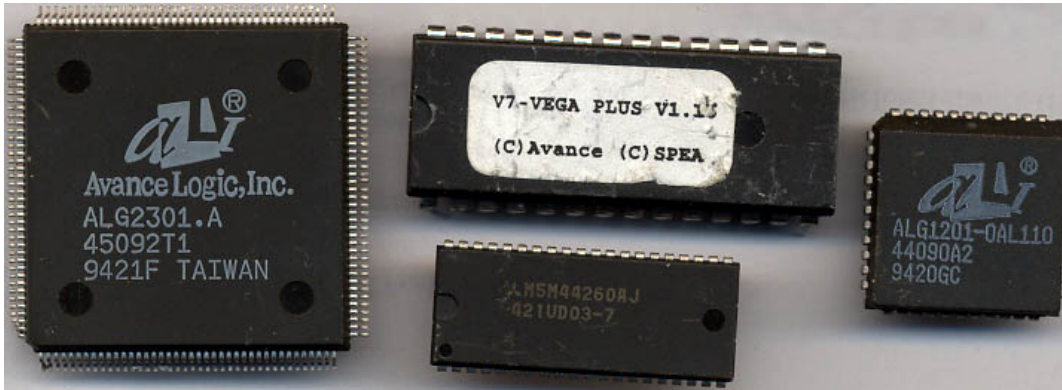

Avance Logic ALG2301.A

Written by Vlask

Sunday, 06 December 2009 22:42 - Last Updated Saturday, 04 February 2012 12:30

Core: ALG2301.A ?MHz ?bit

Memory: 1MB ?MHz ?bit

Year: 199? **Bus:** PCI

Made: Taiwan **Links:** none known