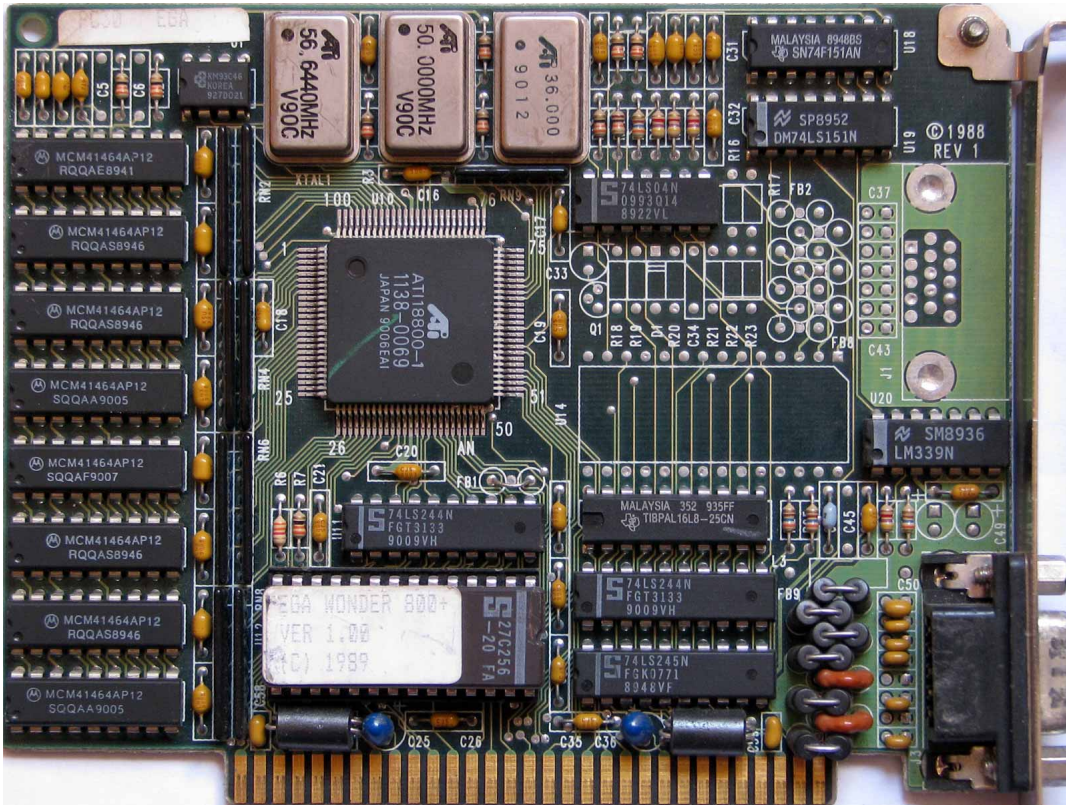

ATI EGA Wonder 800+ (18800-1)

Written by Vlask

Tuesday, 22 September 2009 21:27 - Last Updated Saturday, 09 April 2011 17:25

Core: ATI 18800-1 ?MHz ?bit
Memory: 256kB ?MHz ?bit
Year: 1989 **Bus:** ISA 8bit
Made: Japan **Links:** none known

{webgallery}

ATI EGA Wonder 800+ (18800-1)

Written by Vlask

Tuesday, 22 September 2009 21:27 - Last Updated Saturday, 09 April 2011 17:25

{/webgallery}