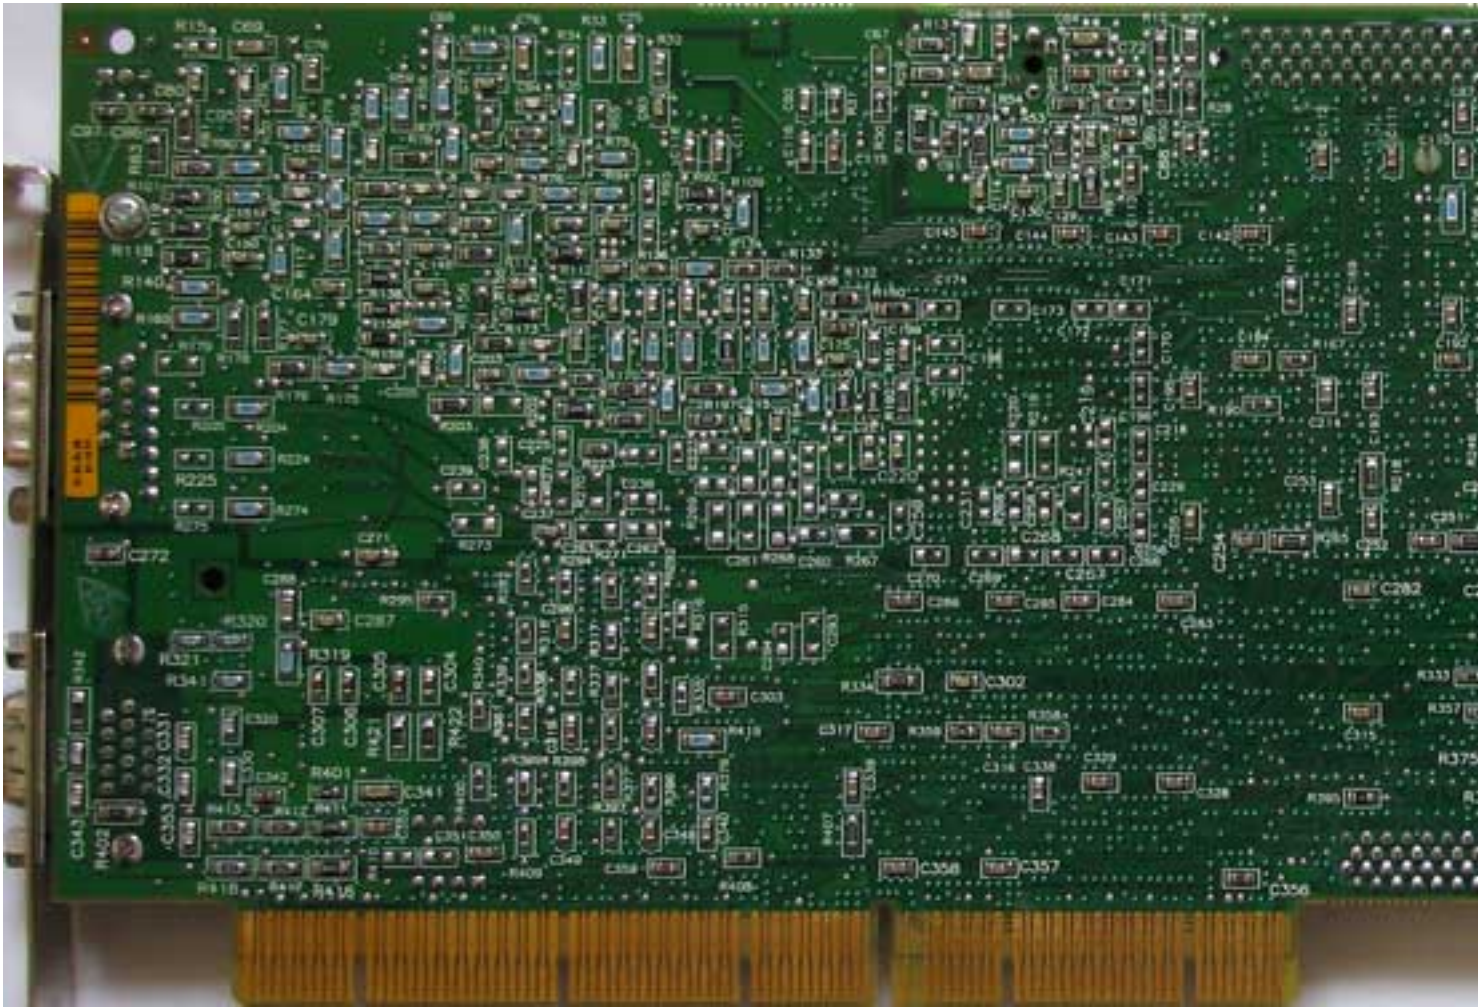

Matrox MAGIC/RGB

Written by Vlask

Monday, 05 October 2009 21:53 - Last Updated Sunday, 11 October 2009 14:57