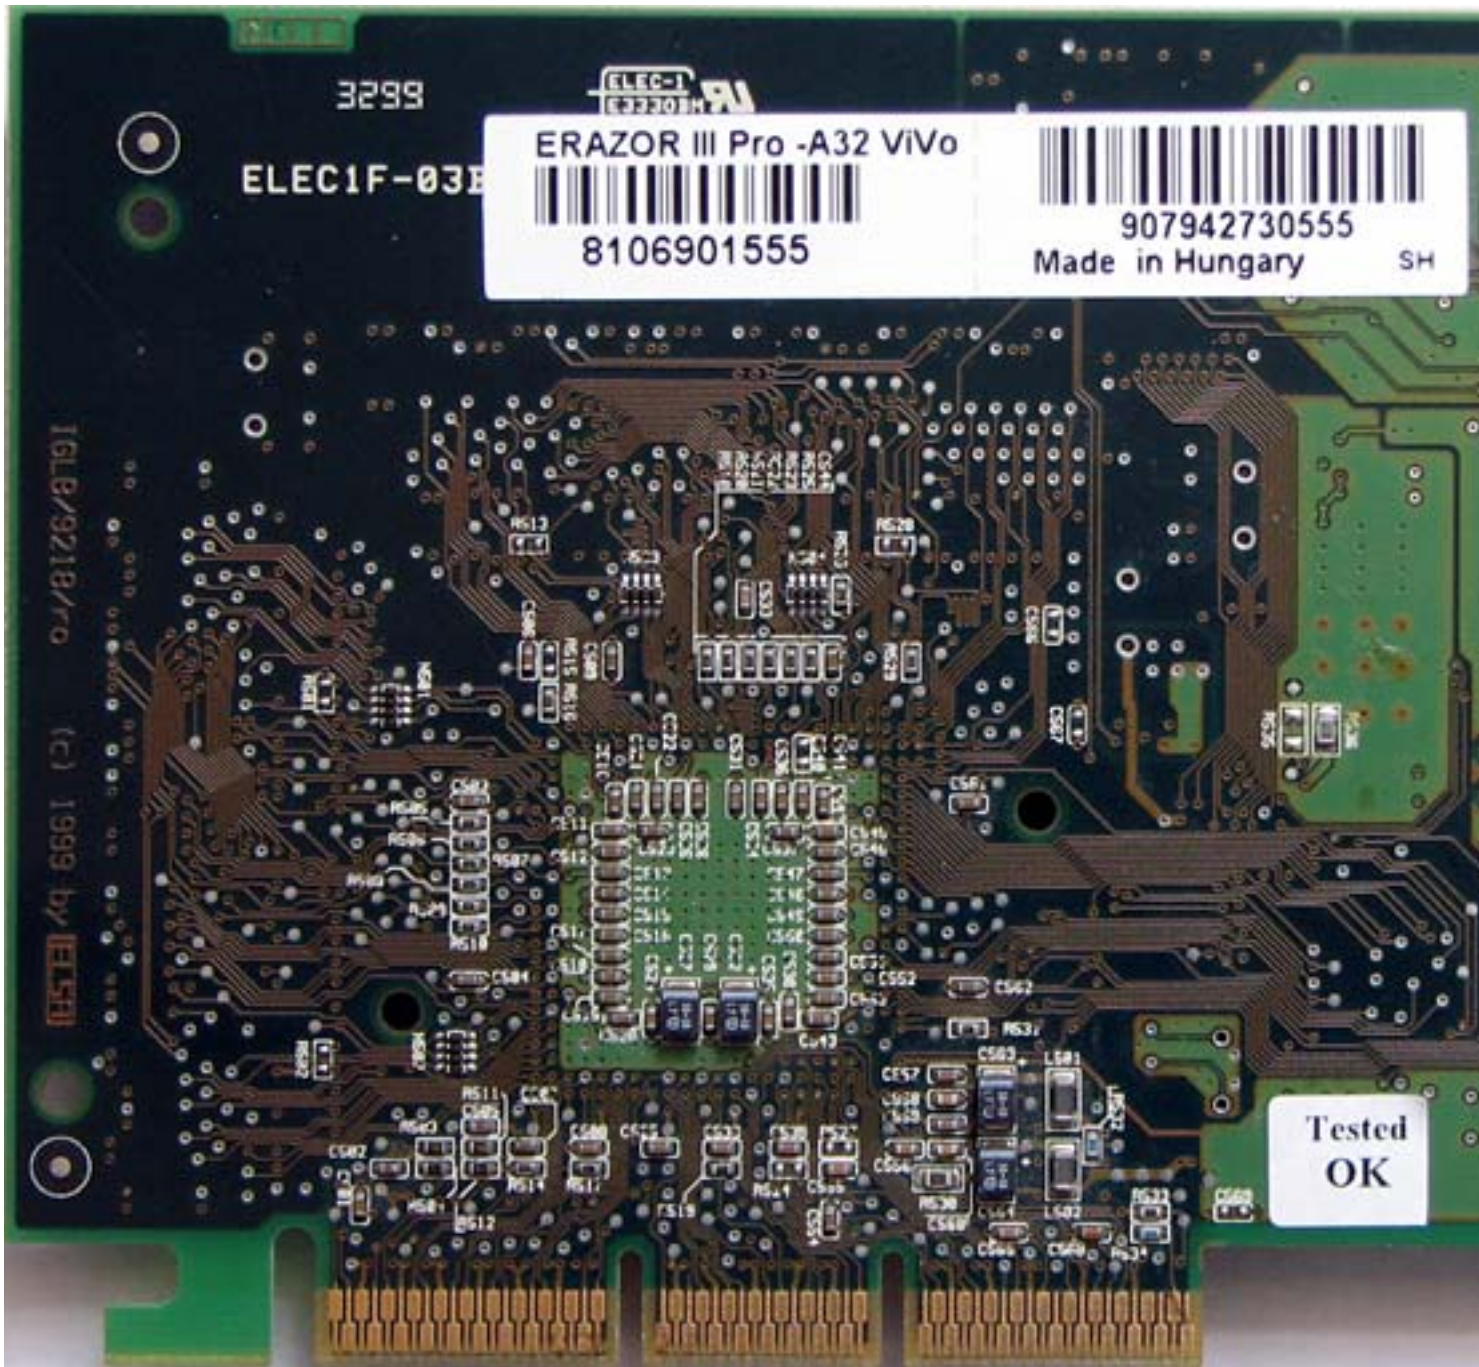

NVIDIA Riva TNT2 Pro

Written by Vlask

Saturday, 17 October 2009 14:18 - Last Updated Sunday, 05 May 2013 23:15