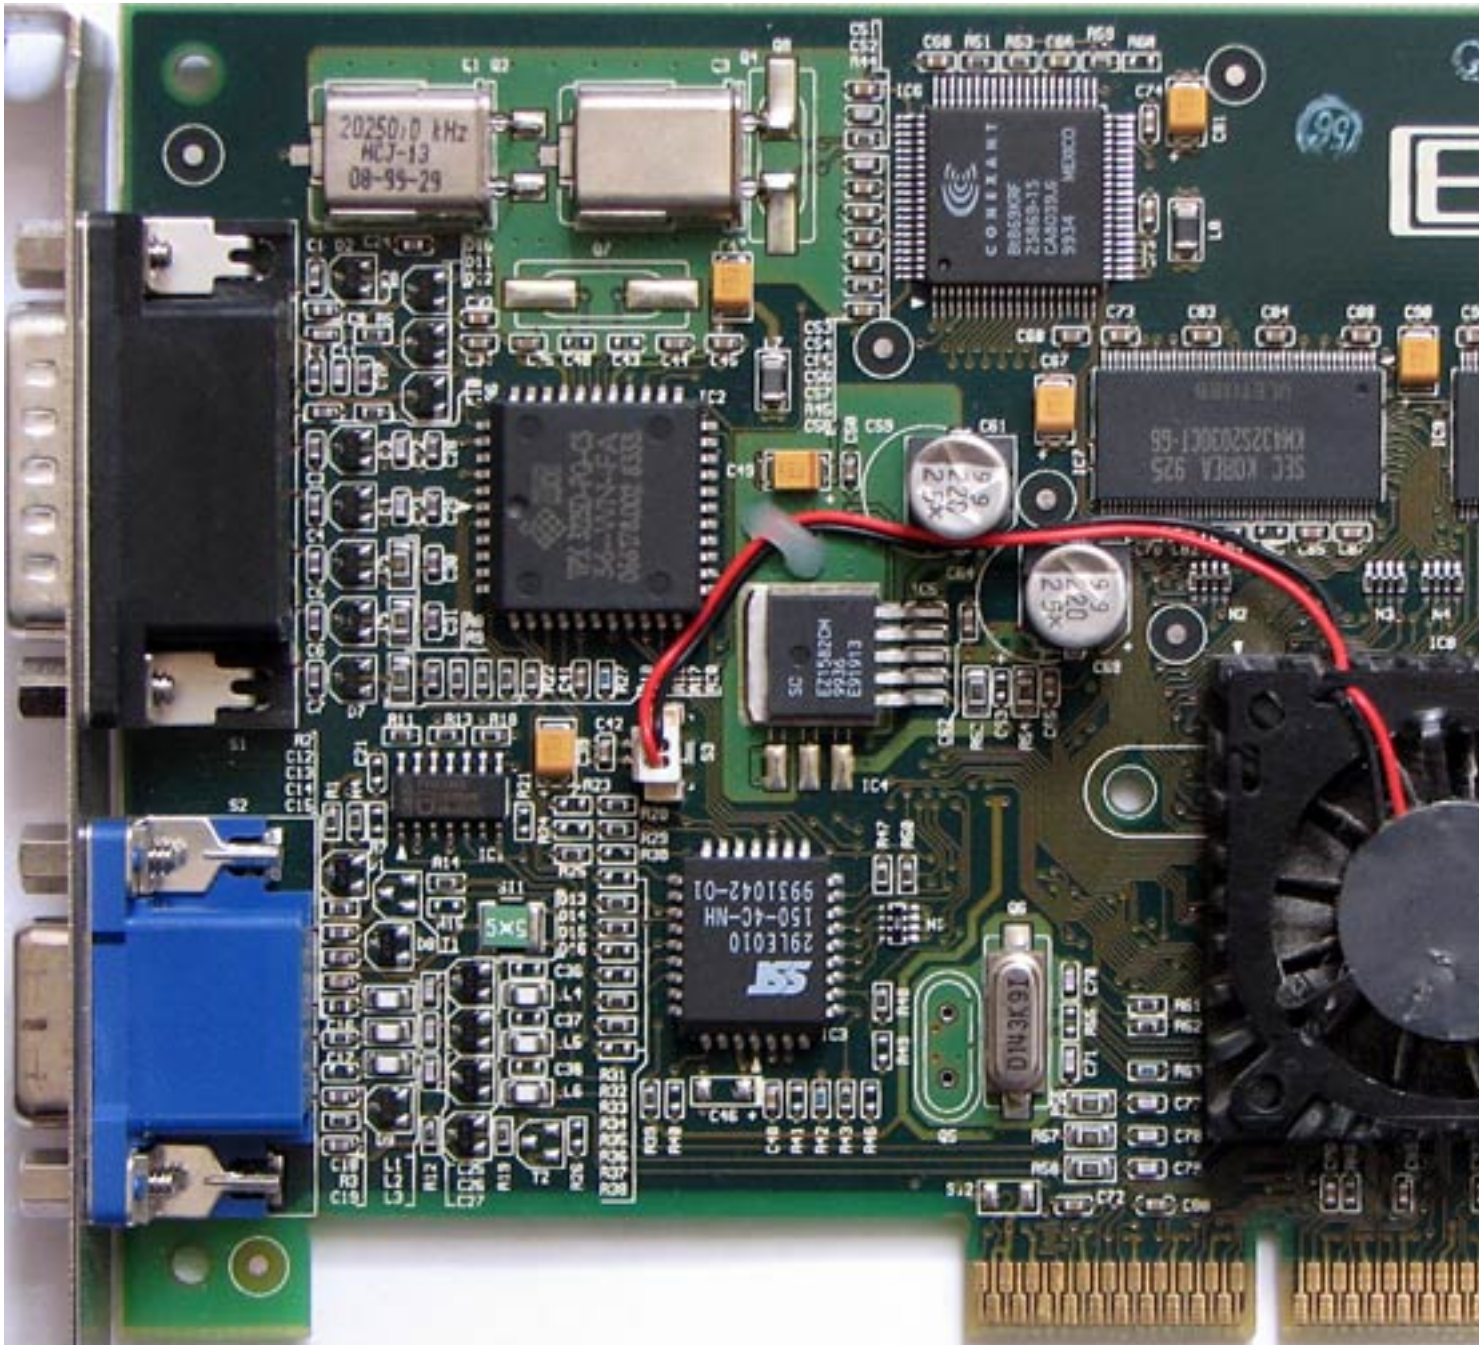

NVIDIA Riva TNT2 Pro

Written by Vlask

Saturday, 17 October 2009 14:18 - Last Updated Sunday, 05 May 2013 23:15