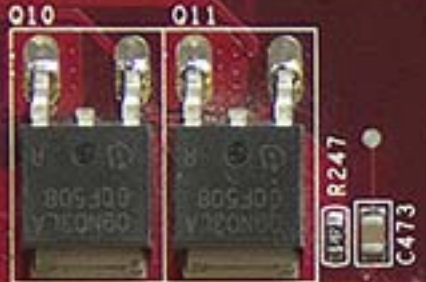

NX6600GT - TD128E
S/N:602 - 8983 - 090B
EAN: 4 7190
UPC - A: 8 1690

180-10216-0000-A02

NVIDIA GeForce 6600 GT

Written by Vlask

Thursday, 22 October 2009 19:05 - Last Updated Saturday, 10 August 2013 12:16