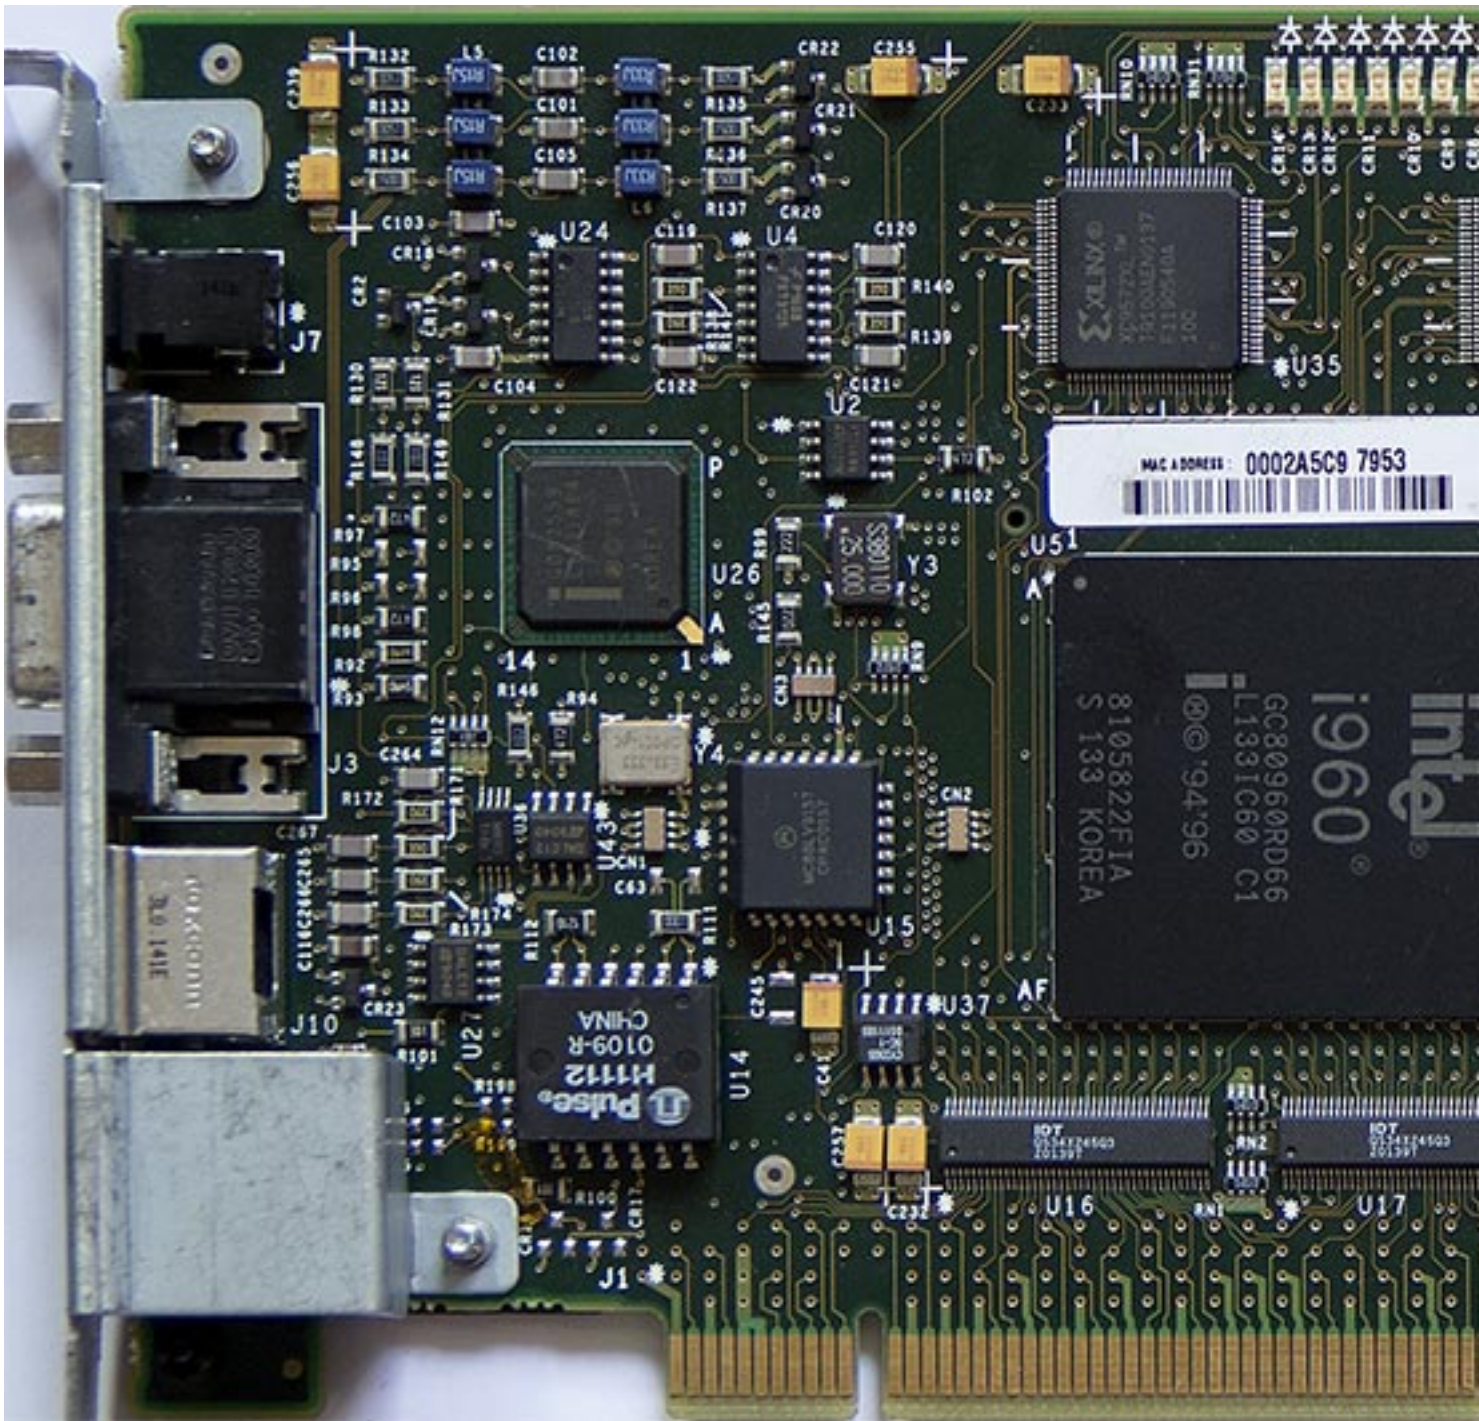

Compaq Remote Insight Lights-Out Edition

Written by Vlask

Saturday, 14 September 2013 20:08 - Last Updated Saturday, 14 September 2013 20:49