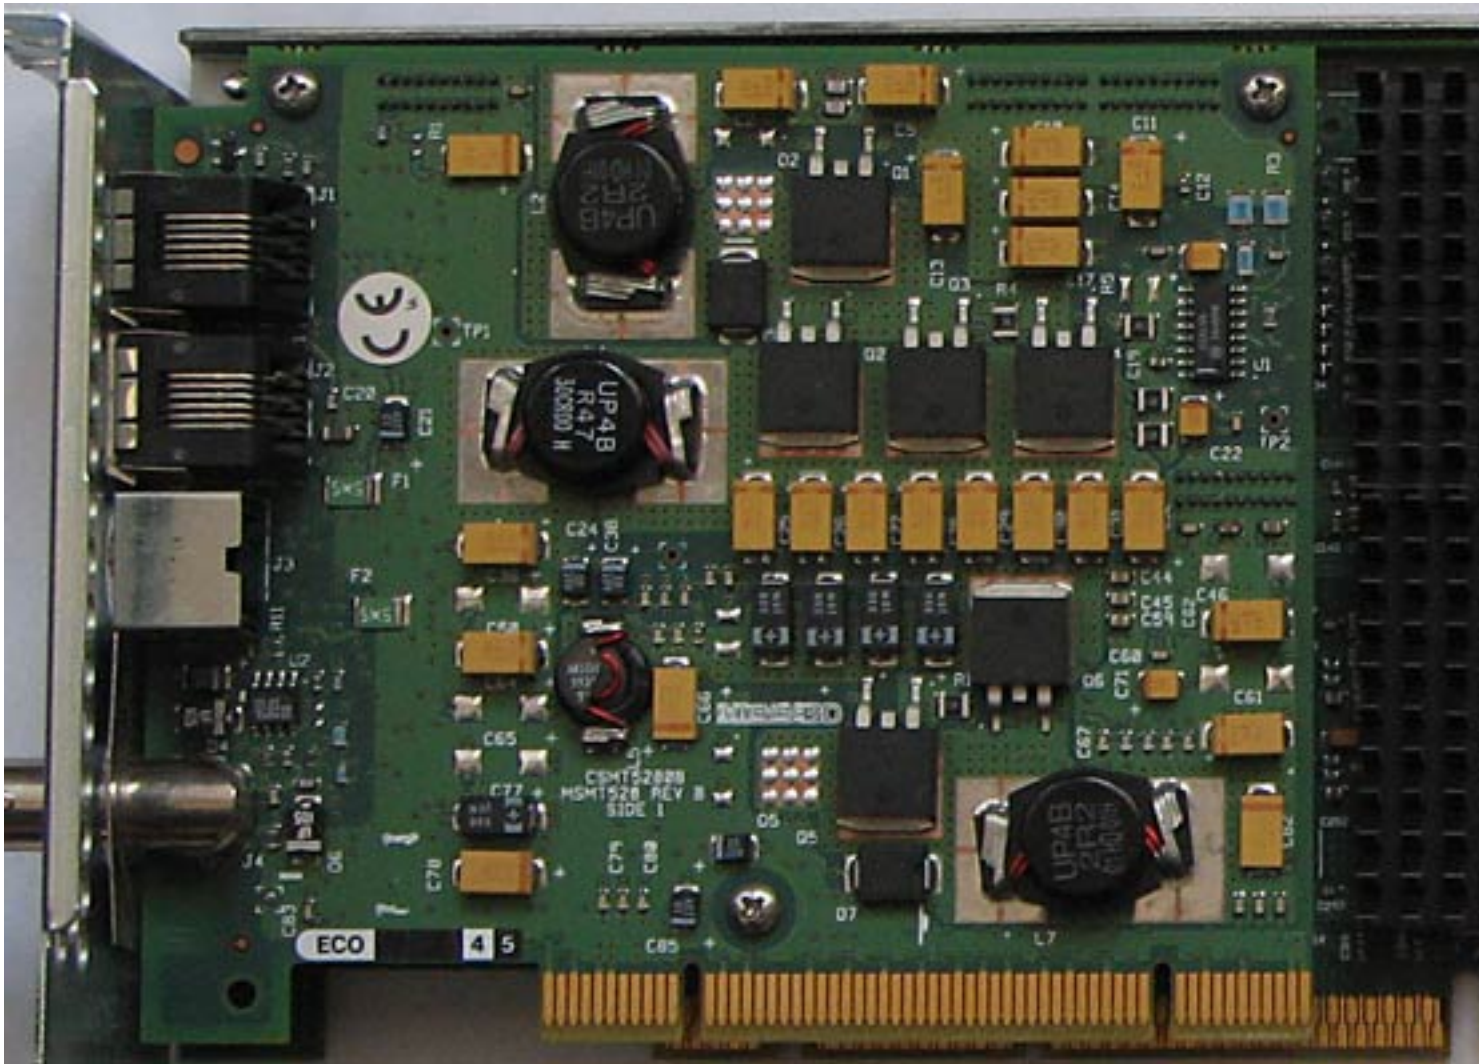

Intergraph Intense3D Wildcat 4210 (MSMT527)

Written by Vlask

Sunday, 25 October 2009 15:04 - Last Updated Monday, 09 April 2012 15:11