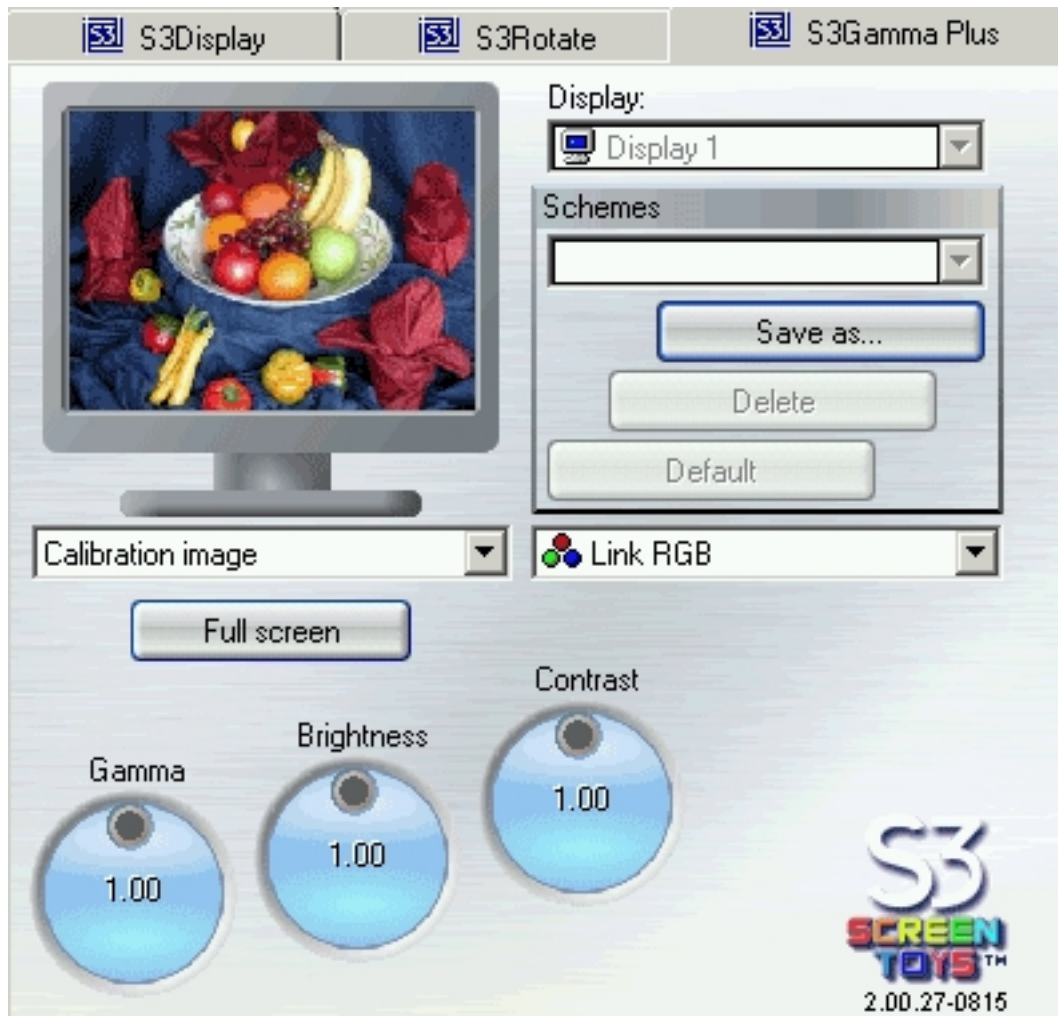

S3 DeltaChrome S8

Written by Vlask

Saturday, 24 July 2010 11:14 - Last Updated Tuesday, 27 December 2011 21:19