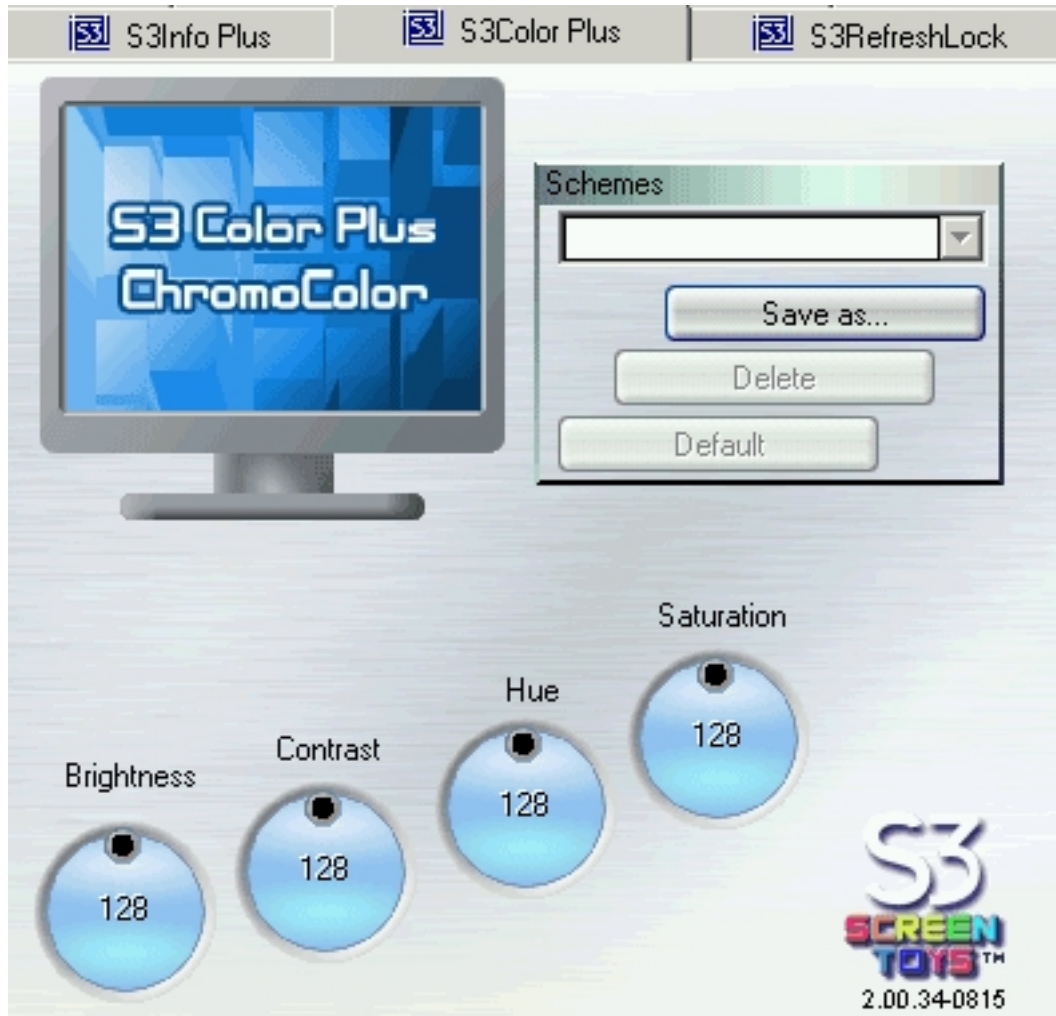

Nahrát S3Tray Plus

2.00.32-0815

S3 DeltaChrome S8

Written by Vlask

Saturday, 24 July 2010 11:14 - Last Updated Tuesday, 27 December 2011 21:19

S3 DeltaChrome S8

Written by Vlask

Saturday, 24 July 2010 11:14 - Last Updated Tuesday, 27 December 2011 21:19