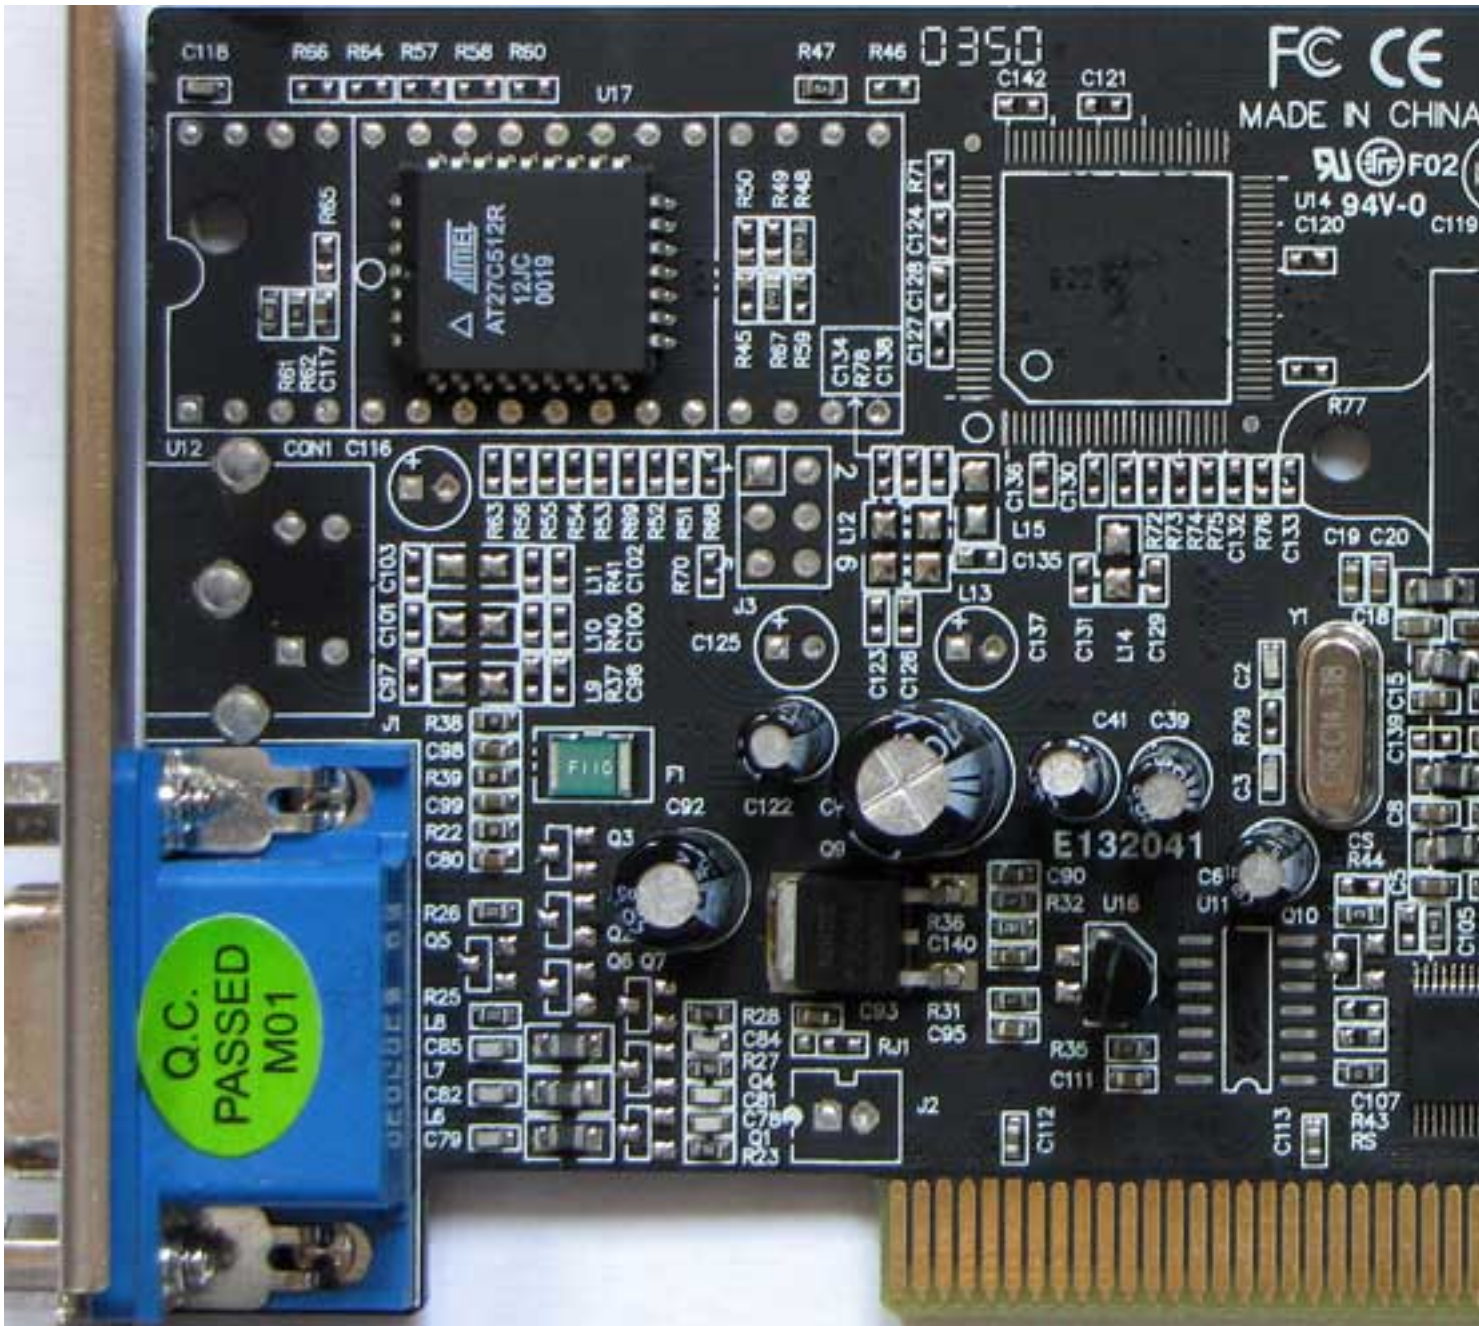

SIS 315E

Written by Vlask

Wednesday, 24 March 2010 19:18 - Last Updated Monday, 12 September 2011 21:26