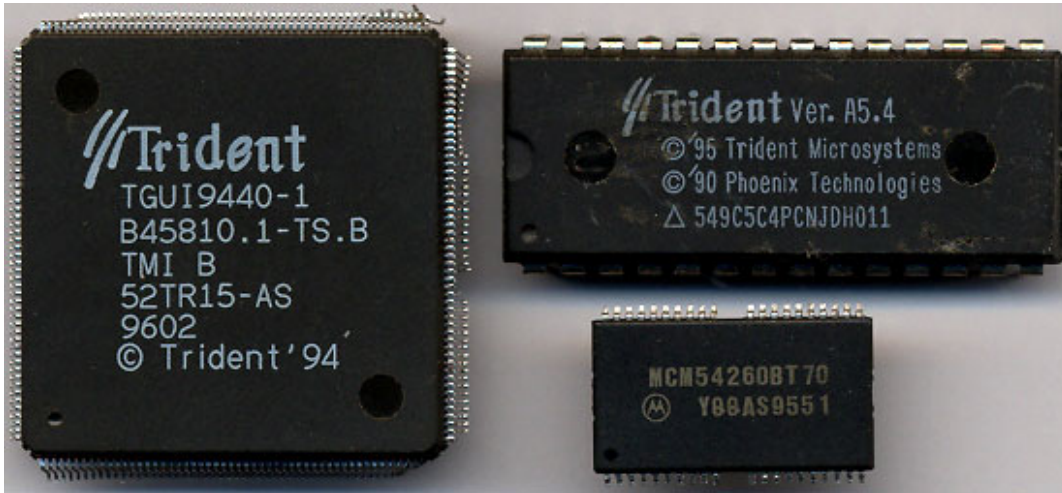

Trident TGUI 9440-1

Written by Vlask

Saturday, 28 November 2009 14:25 - Last Updated Friday, 17 September 2010 21:57

Core: TGUI 9440-1 57,27MHz ?bit

Memory: 1MB (2MB max) 57,27MHz ?bit

Year: 1994 **Bus:** PCI