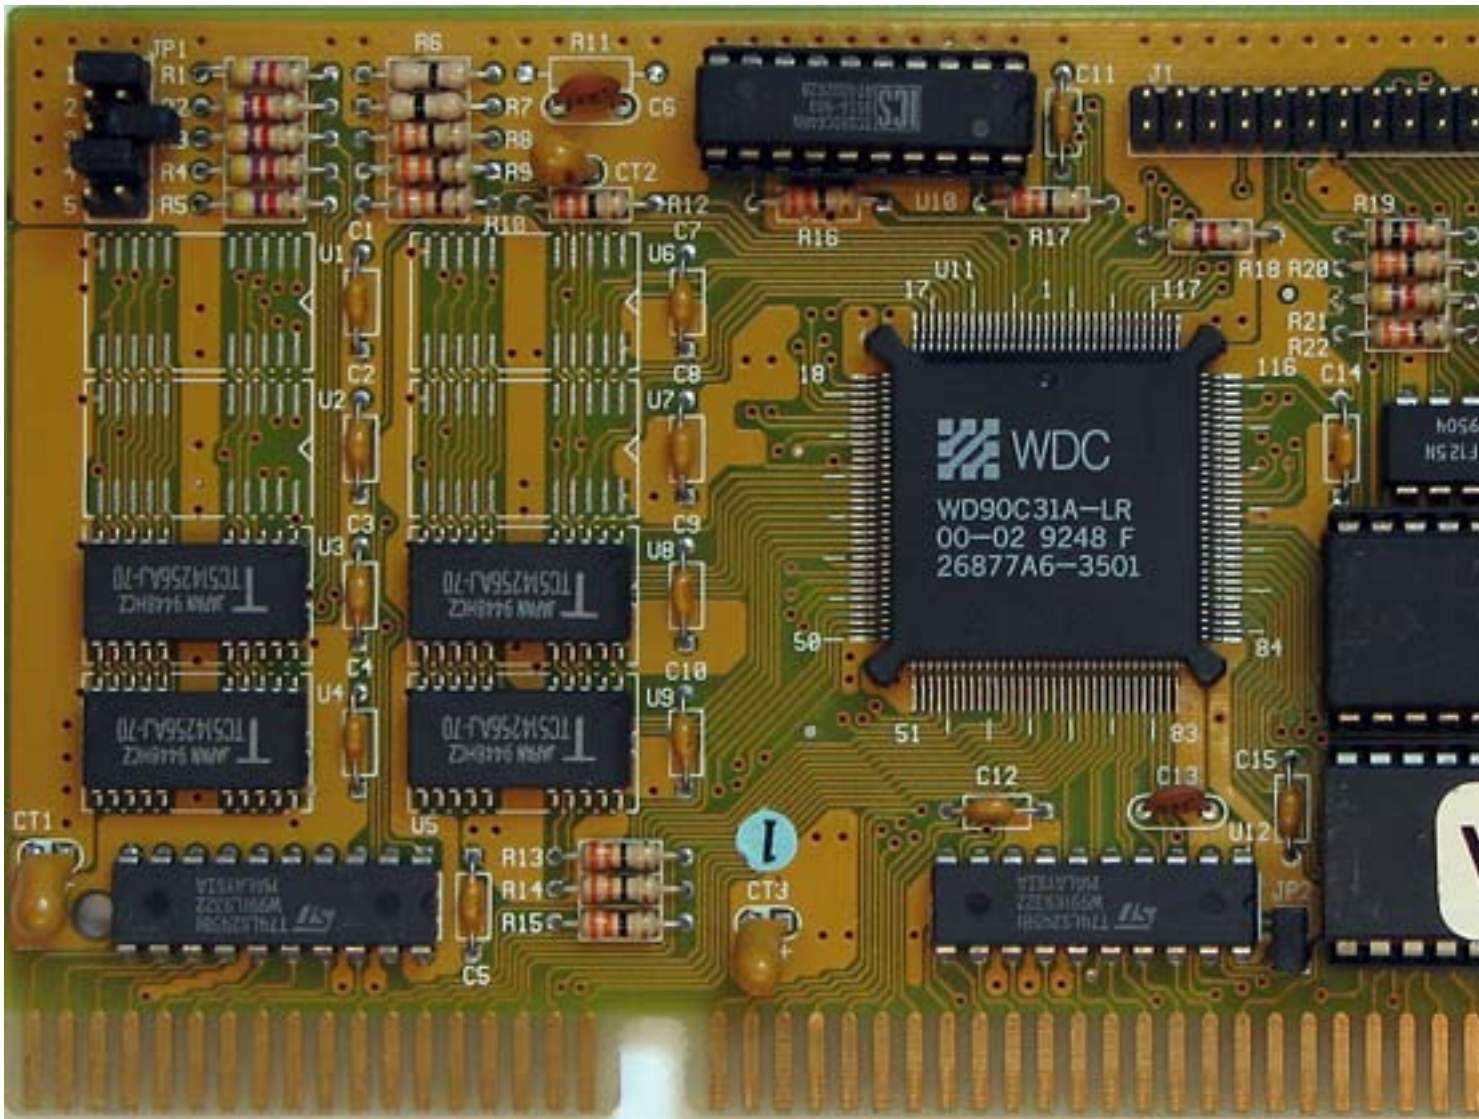

Western Digital WD90C31A-LR

Written by Vlask

Wednesday, 02 December 2009 20:23 - Last Updated Wednesday, 07 August 2013 18:51

Core: WD90C31A-LR 80MHz ?bit

Memory: 512kB (1MB max) 50MHz 32bit

Year: 1992 **Bus:** ISA 16bit

Made: 900nm Malaysia **Links:** [Gbooks](#) [Gbooks](#) [Datasheet](#) **Price:** \$229

Bios: [WD](#)

{webgallery}

Western Digital WD90C31A-LR

Written by Vlask

Wednesday, 02 December 2009 20:23 - Last Updated Wednesday, 07 August 2013 18:51

Western Digital WD90C31A-LR

Written by Vlask

Wednesday, 02 December 2009 20:23 - Last Updated Wednesday, 07 August 2013 18:51

Western Digital WD90C31A-LR

Written by Vlask

Wednesday, 02 December 2009 20:23 - Last Updated Wednesday, 07 August 2013 18:51