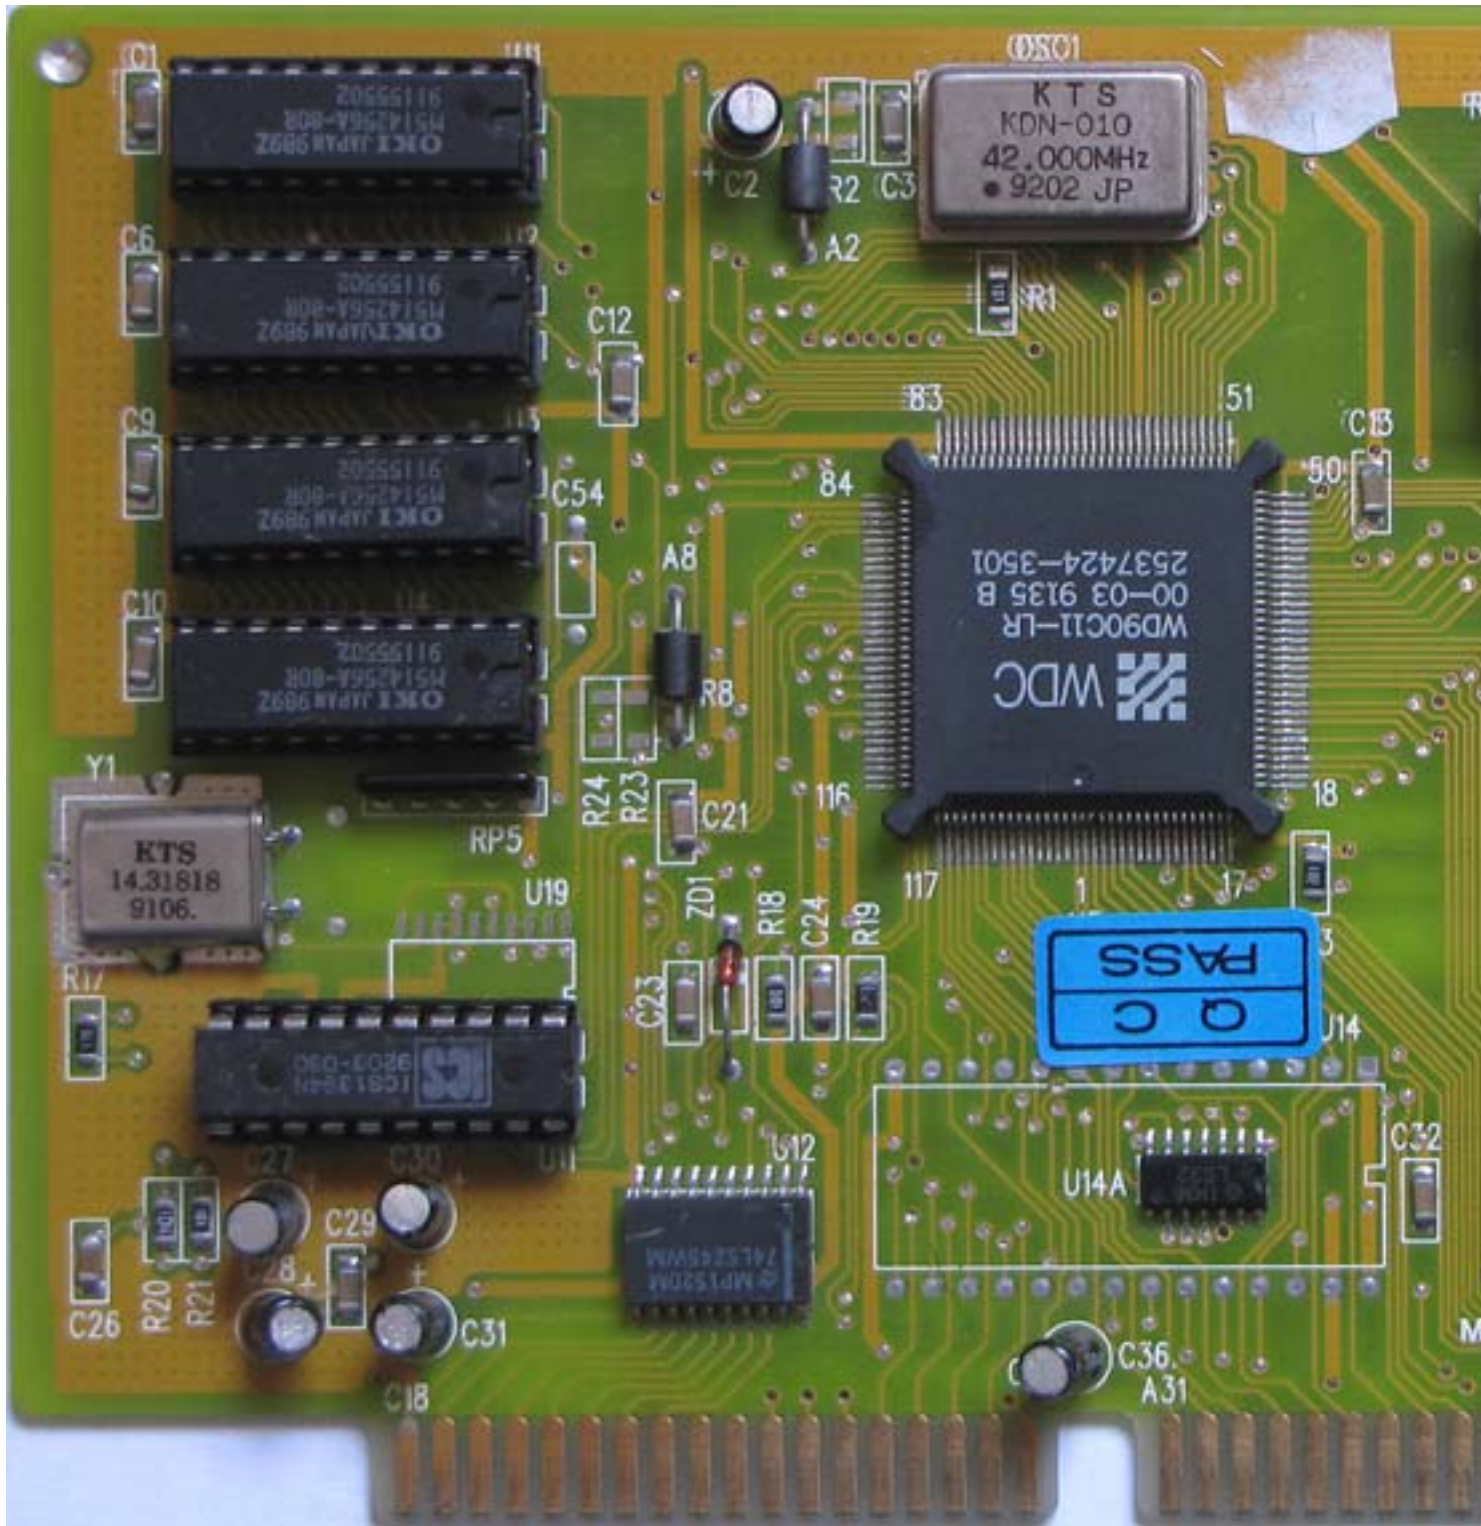

Western Digital WD90C11-LR

Written by Vlask

Thursday, 22 July 2010 10:18 - Last Updated Wednesday, 07 August 2013 18:33

Core: WD90C11-LR 65MHz 16bit

Memory: 512kB 42MHz 16bit

Year: 1990 **Bus:** ISA 16bit

Made: 1.25 μm **Links:** [Datasheet](#)

Bios: [WD](#)

{webgallery}

Western Digital WD90C11-LR

Written by Vlask

Thursday, 22 July 2010 10:18 - Last Updated Wednesday, 07 August 2013 18:33

Western Digital WD90C11-LR

Written by Vlask

Thursday, 22 July 2010 10:18 - Last Updated Wednesday, 07 August 2013 18:33