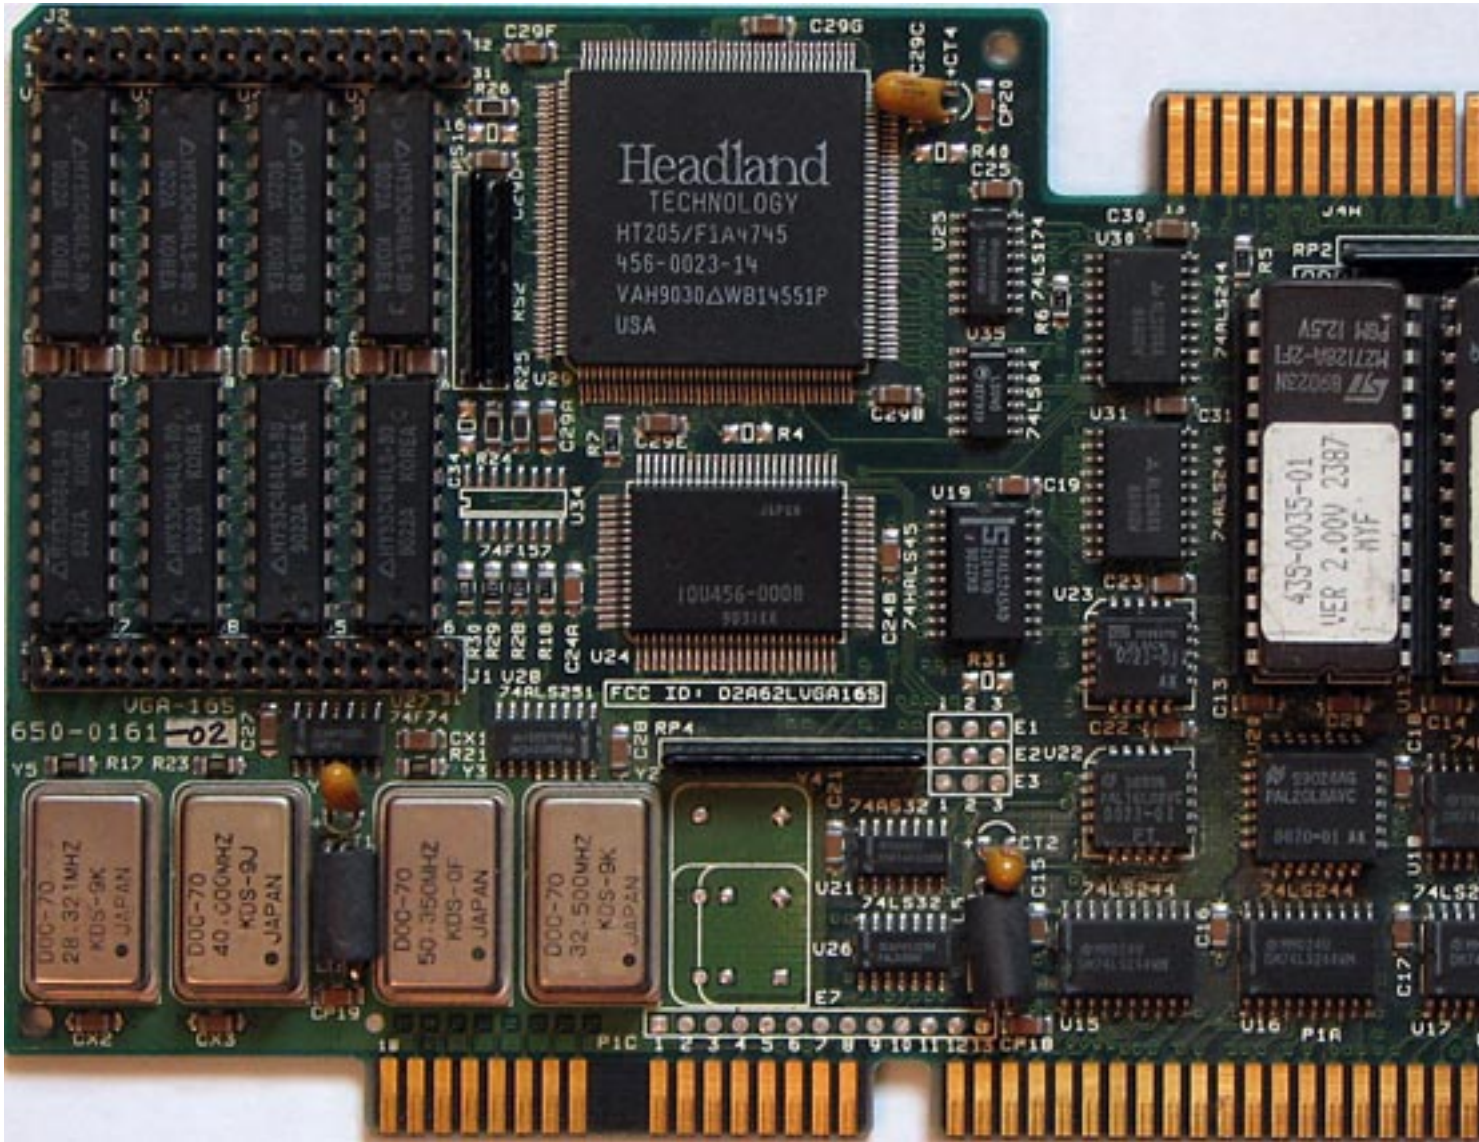

Headland HT205

Written by Vlask

Saturday, 12 December 2009 12:43 - Last Updated Saturday, 12 December 2009 12:57