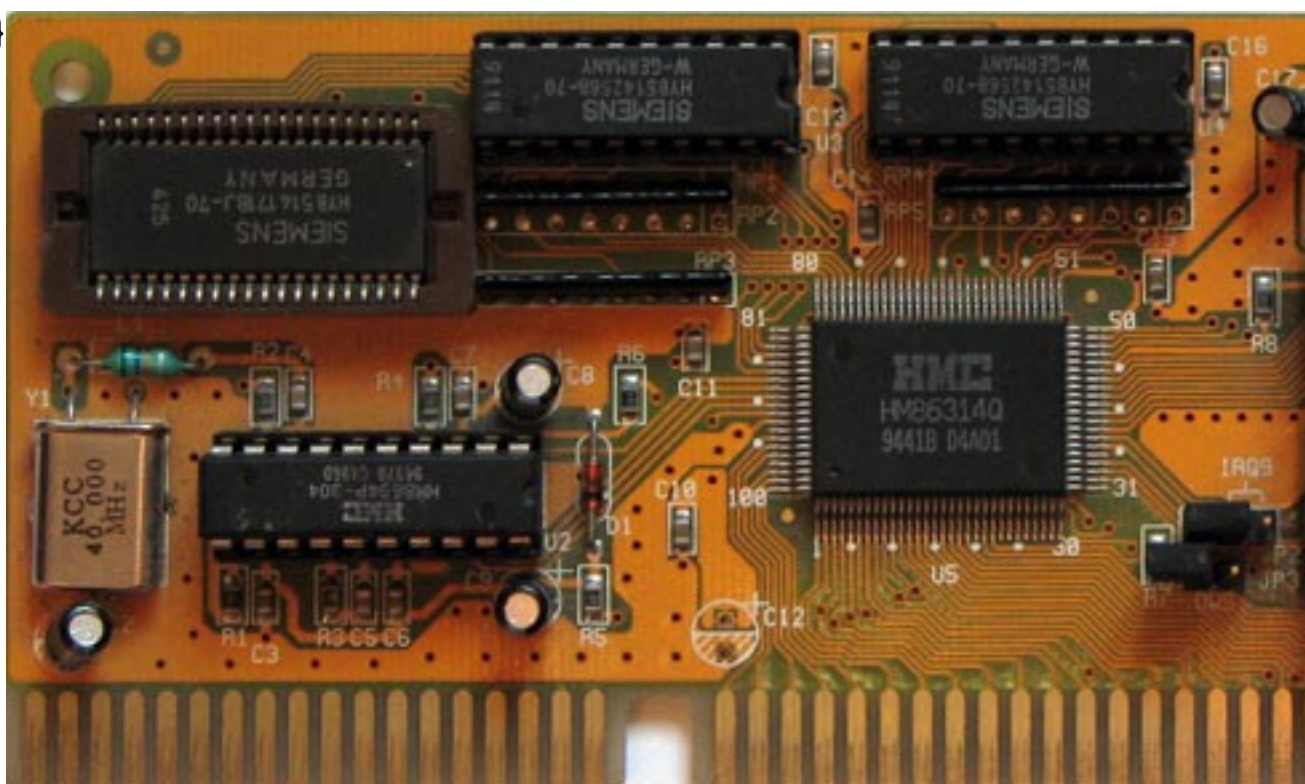

HMC (Hualon) HM86314Q

Written by Vlask

Saturday, 12 December 2009 17:33 - Last Updated Wednesday, 27 January 2010 23:00

Core: HM86314Q ?MHz ?bit

Memory: 512kB ?MHz ?bit

Year: 1991 **Bus:** ISA 16bit

Made: ?? **Links:** none known

Bios: [Hualon](#)

{webgallery}

HMC (Hualon) HM86314Q

Written by Vlask

Saturday, 12 December 2009 17:33 - Last Updated Wednesday, 27 January 2010 23:00

{/webgallery}