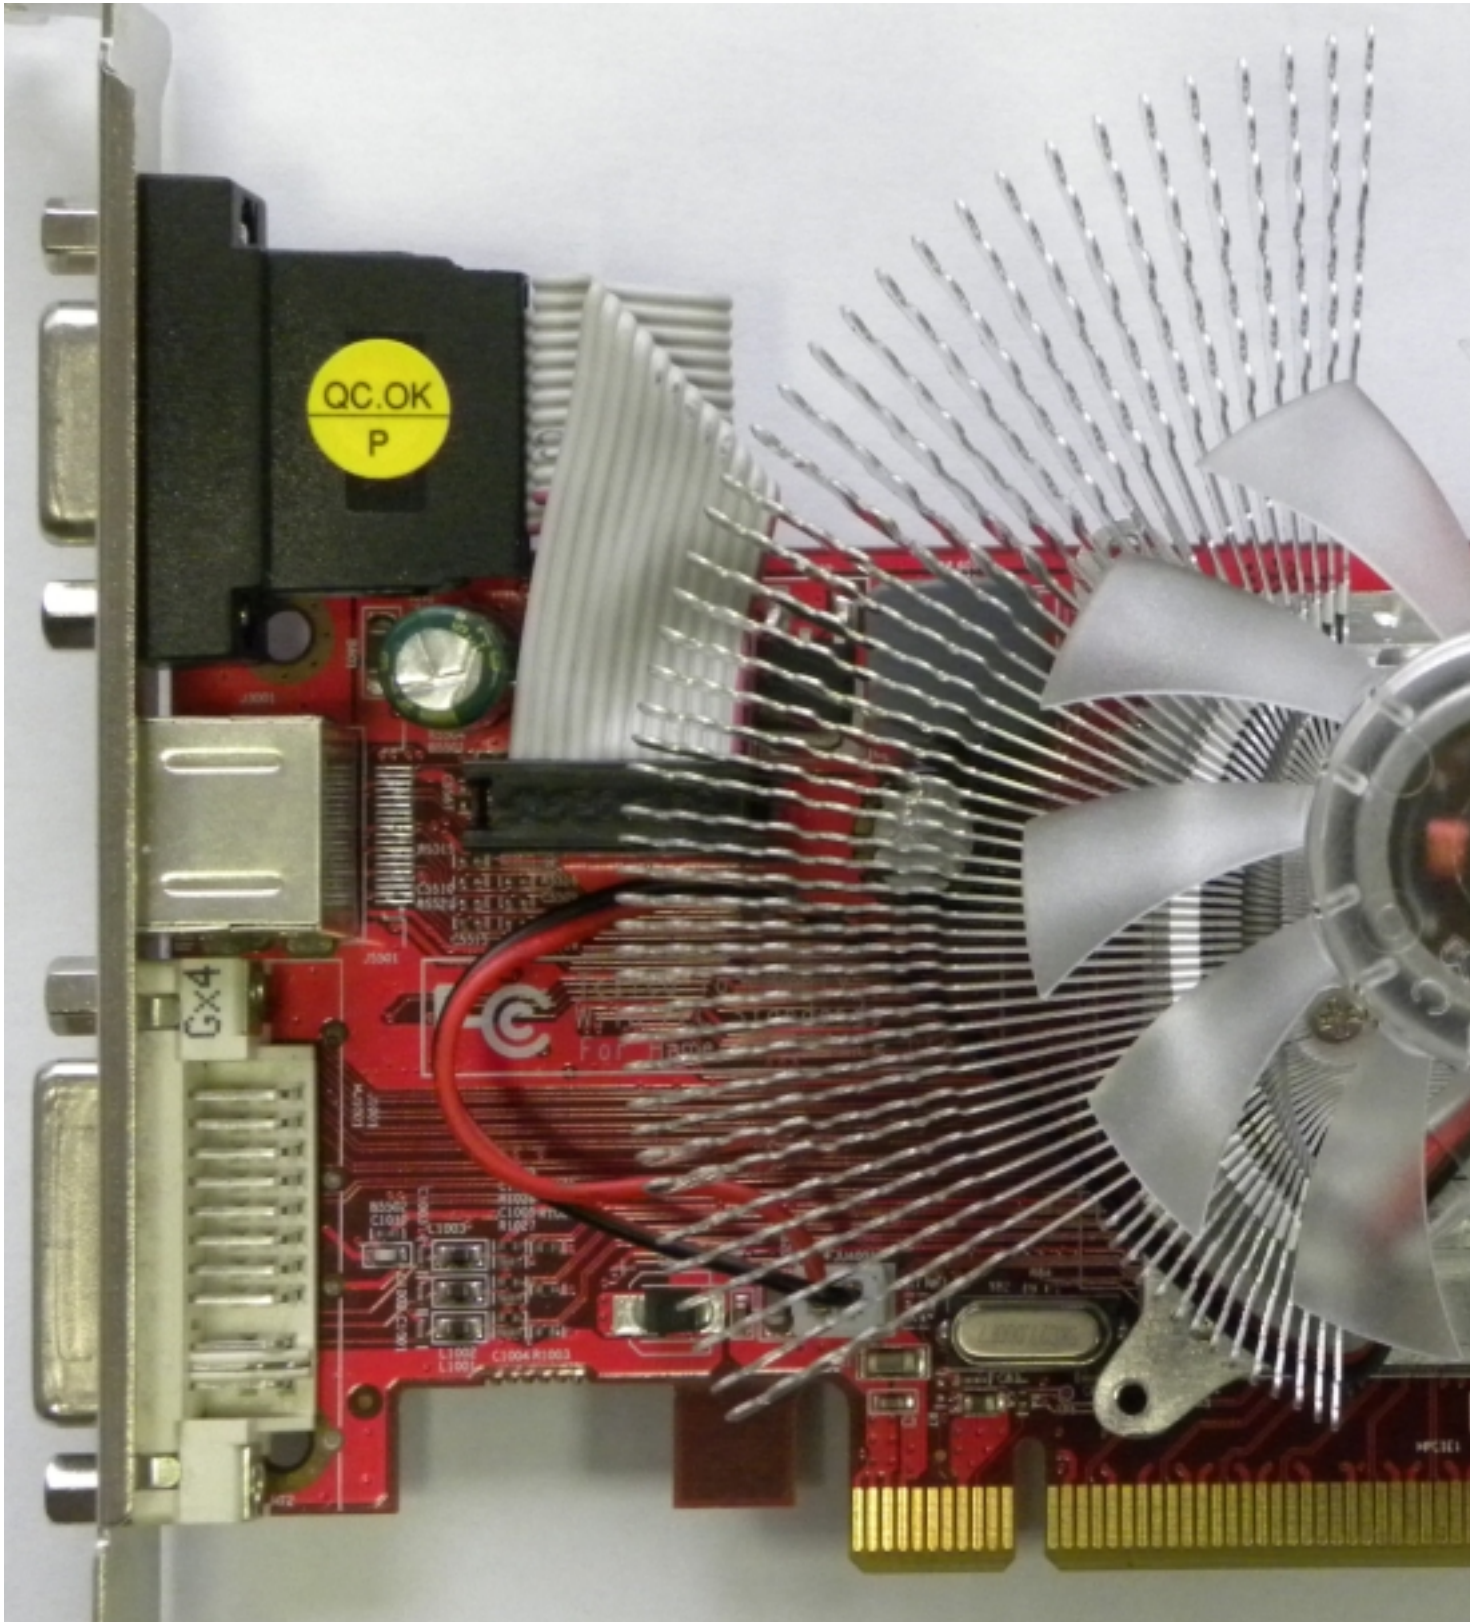

ATi Radeon HD2400 XT

Written by Zaatharen

Sunday, 14 April 2013 11:46 - Last Updated Sunday, 14 April 2013 12:21