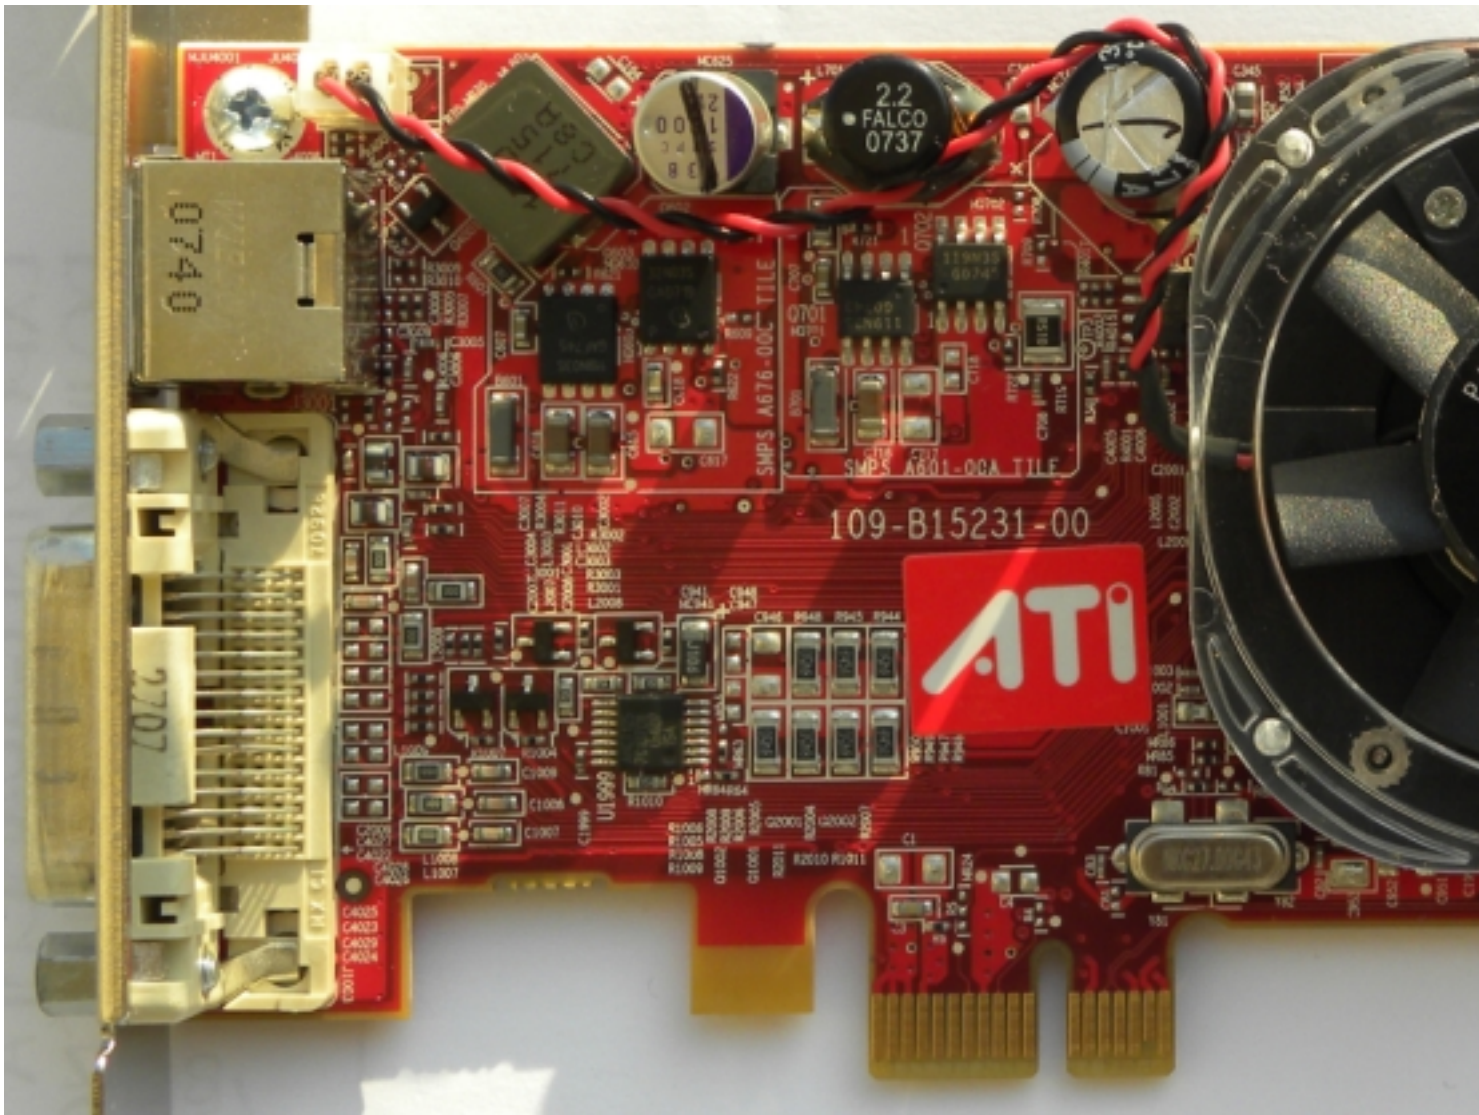

## ATi FireMV 2250

Written by Zaatharen

Monday, 29 August 2011 21:18 - Last Updated Monday, 05 May 2014 12:40

---

**Core:** RV516 600MHz 256bit

**Memory:** 256MB DDR2 800MHz 128bit **Year:** 2006 **Bus:** PCI-E 1x **Made:** 90nm **Transistors:** 105 milion

□ **ROPs:** 4 □ **Pixel shaders:** 4 **Vertex shaders:** 2 **DirectX:** 10.1 **Special:** DMS-59 output

**Pixel write speed:** 2400 MPixel/s **Texel write speed:** 2400 MTexel/s

{webgallery}

# ATI FireMV 2250

Written by Zaatharen

Monday, 29 August 2011 21:18 - Last Updated Monday, 05 May 2014 12:40

---