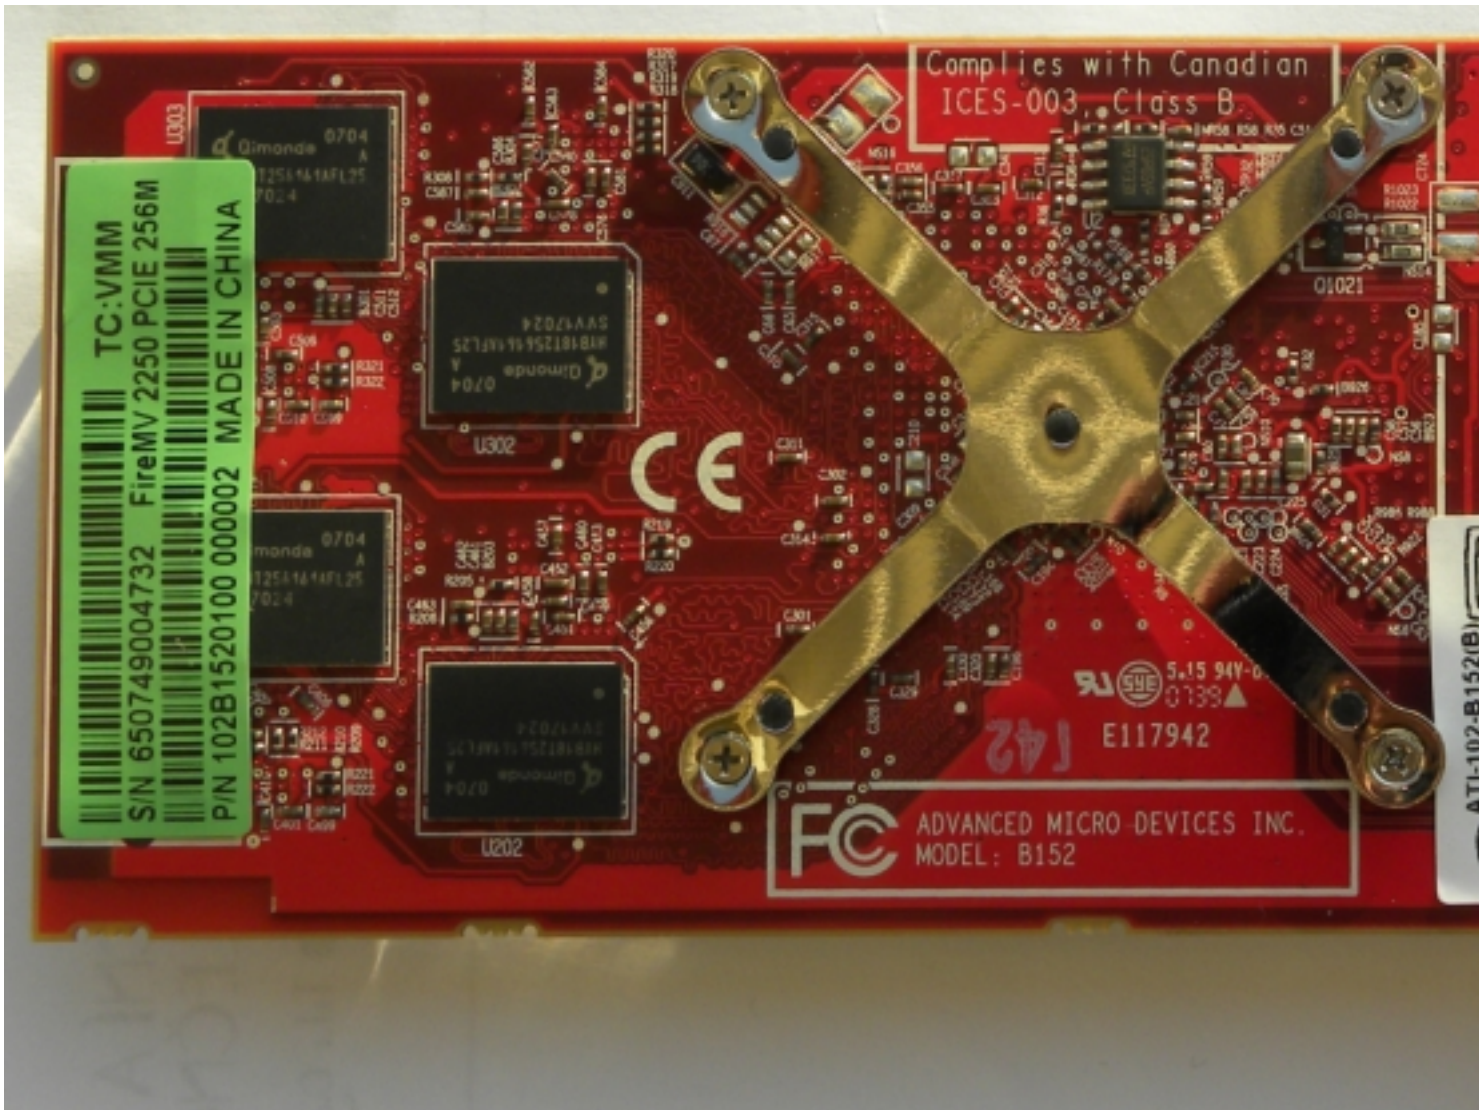

ATI FireMV 2250

Written by Zaatharen

Monday, 29 August 2011 21:18 - Last Updated Monday, 05 May 2014 12:40